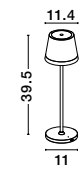

Charging time: 4.5hrs
 • Touch 1: 100% of light - 10hrs
 • Touch 2: 50% of light - 20 hrs

IP54

TWO DIFFERENT TYPES OF CHARGING

PG RECHARGING BASE

USB TYPE C

SEINA - 9223406
 Dimmable
 Sandy Black Aluminium & Acrylic
 LED 2 Watt 192Lm
 2700K DC 5 Volt IP54
 Switch On/Off
 Rechargeable with PG base or White USB Type C Wire
 D: 11.4 H: 39.5 cm

SEINA - 9223407
 Dimmable
 Sandy White Aluminium & Acrylic
 LED 2 Watt 192Lm
 2700K DC 5 Volt IP54
 Switch On/Off
 Rechargeable with PG base or White USB Type C Wire
 D: 11.4 H: 39.5 cm

BASE - 9223408
 Sandy Black Aluminium
 PG Recharging Base Compatible with codes 9223406 & 9223407