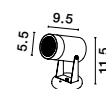

IP65

Rotating & Adjustable

VIDA - 9026128
Black Aluminium & Clear Glass
LED GU10 1x10 Watt
220-240 Volt
Bulb Excluded IP65
D: 7 W: 9.5 H: 21 cm

Rotating & Adjustable

CALIX - 9172870
Black Aluminium & Clear Glass
LED 3W Watt 273Lm
3000K 220-240 Volt
Beam Angle 24° IP65
D: 40 W: 7.3 H: 22.5 cm

IP54

Rotating & Adjustable

DESTRY - 9136184
Black Aluminium & Clear Glass
Honeycomb Antiglare Diffuser
LED GU10 1x10 Watt
220-240 Volt
Bulb Excluded IP54
D: 5.5 W: 9.5 H: 11.5 cm

Rotating & Adjustable

DESTRY - 9136183
Black Aluminium & Clear Glass
Honeycomb Antiglare Diffuser
LED GU10 1x10 Watt
220-240 Volt
Bulb Excluded IP54
D: 5.5 W: 9.5 H: 30 cm