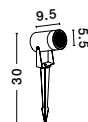

IP54

Rotating & Adjustable

DESTRY - 9136184
Black Aluminium & Clear Glass
Honeycomb Antiglare Diffuser
LED GU10 1x10 Watt
220-240 Volt
Bulb Excluded IP54
D: 5.5 W: 9.5 H: 11.5 cm

Rotating & Adjustable

DESTRY - 9136183
Black Aluminium & Clear Glass
Honeycomb Antiglare Diffuser
LED GU10 1x10 Watt
220-240 Volt
Bulb Excluded IP54
D: 5.5 W: 9.5 H: 30 cm