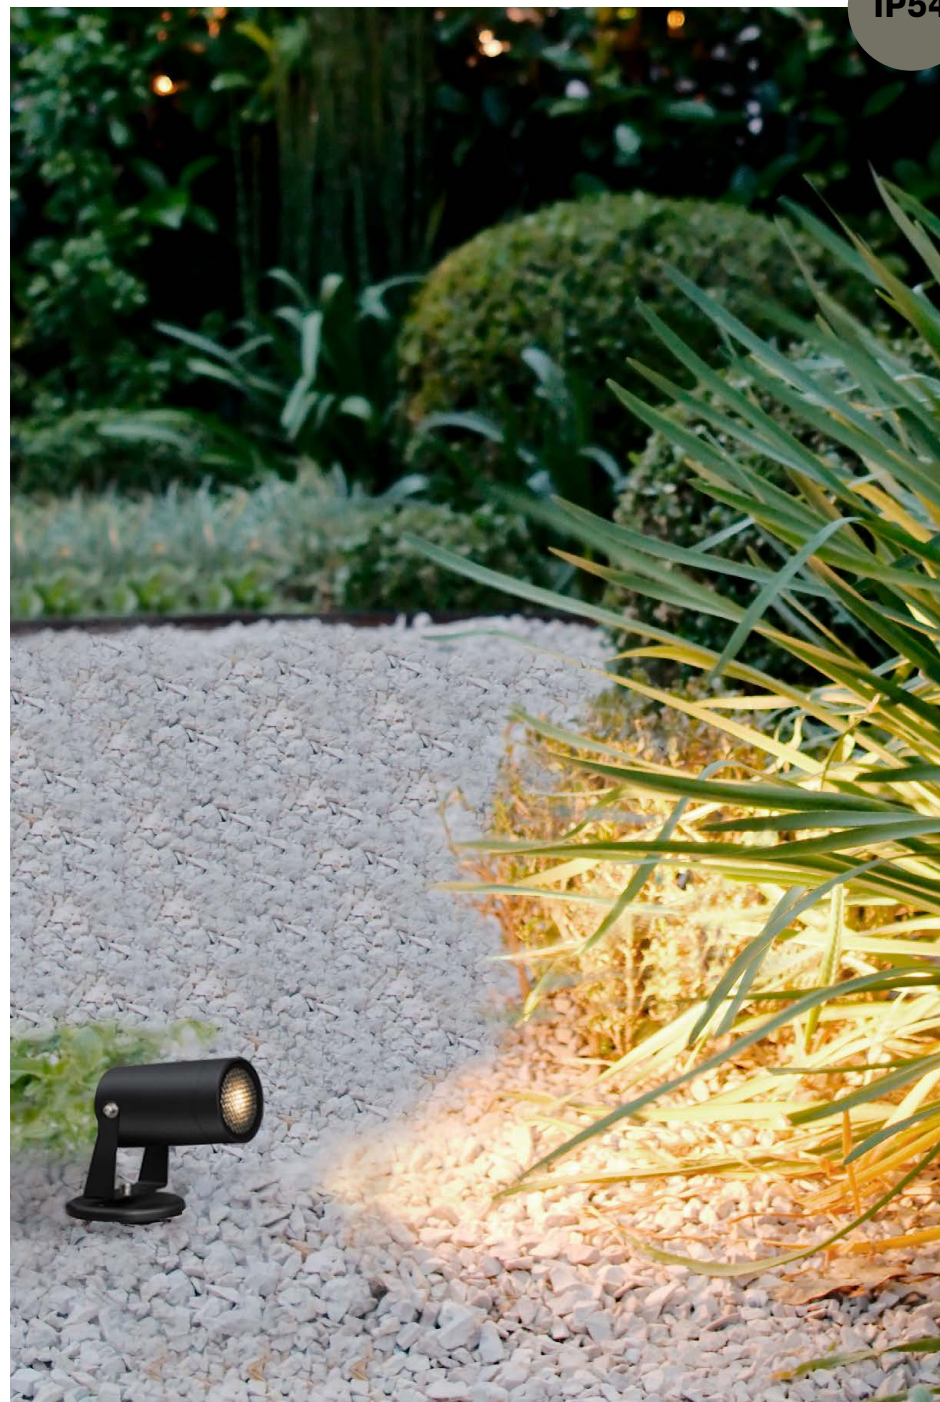

IP65

Rotating & Adjustable

VIDA - 9026128
Black Aluminium & Clear Glass
LED GU10 1x10 Watt
220-240 Volt
Bulb Excluded IP65
D: 7 W: 9.5 H: 21 cm

Rotating & Adjustable

CALIX - 9172870
Black Aluminium & Clear Glass
LED 3W Watt 273Lm
3000K 220-240 Volt
Beam Angle 24° IP65
D: 40 W: 7.3 H: 22.5 cm

IP54

Rotating & Adjustable

DESTRY - 9136184
Black Aluminium & Clear Glass
Honeycomb Antiglare Diffuser
LED GU10 1x10 Watt
220-240 Volt
Bulb Excluded IP54
D: 5.5 W: 9.5 H: 11.5 cm

Rotating & Adjustable

DESTRY - 9136183
Black Aluminium & Clear Glass
Honeycomb Antiglare Diffuser
LED GU10 1x10 Watt
220-240 Volt
Bulb Excluded IP54
D: 5.5 W: 9.5 H: 30 cm