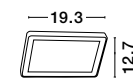

IP65

LUPO - 9926617

Black Aluminium
Acrylic Diffuser
LED 10 Watt 380Lm
3000K 220-240 Volt 50Hz
Beam Angle 64° IP65
L: 11 W: 8.5 H: 25 cm

NOBU - 9060206

Sandy Black Aluminium
& Tempered Glass Diffuser
Silicone Gasket
LED 15 Watt 496.9Lm
3000K 220-240V IP65
L: 19.3 W: 4.7 H: 12.7 cm