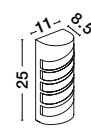

IP65

LUPO - 9926617

Black Aluminium
Acrylic Diffuser
LED 10 Watt 380Lm
3000K 220-240 Volt 50Hz
Beam Angle 64° IP65
L: 11 W: 8.5 H: 25 cm

NOBU - 9060206

Sandy Black Aluminium
& Tempered Glass Diffuser
Silicone Gasket
LED 15 Watt 496.9Lm
3000K 220-240V IP65
L: 19.3 W: 4.7 H: 12.7 cm

KEEN - 9160081

Dark Gray Aluminium
Acrylic Diffuser
LED 12 Watt 936Lm
3000K 220-240 Volt 50Hz
Beam Angle 75° IP65
L: 22.5 W: 6.5 H: 9.5 cm