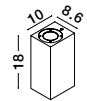

FUENTO . 9790541

White Sandstone
Glass Diffuser
LED GU10 1x7 Watt IP65
100-240 Volt Bulb Excluded
Light Down
L: 8.6 W: 10 H: 12 cm

FUENTO . 9790542

Gray Concrete
Glass Diffuser
LED GU10 1x7 Watt IP65
100-240 Volt Bulb Excluded
Light Down
L: 8.6 W: 10 H: 12 cm

FUENTO . 9790551

White Sandstone
Glass Diffuser
LED GU10 2x7 Watt IP65
100-240 Volt Bulb Excluded
Light Up & Down
L: 8.6 W: 10 H: 18 cm

FUENTO . 9790552

Gray Concrete
Glass Diffuser
LED GU10 2x7 Watt IP65
100-240 Volt Bulb Excluded
Light Up & Down
L: 8.6 W: 10 H: 18 cm