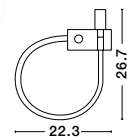

GENEVA - 8126581

White Aluminium
Adjustable
Switch On/Off
LED Samsung 3 Watt
190Lm 3000K IP20
L: 22.3 W: 4.8 H: 26.7 cm

GENEVA - 8126582

Black Aluminium
Adjustable
Switch On/Off
LED Samsung 3 Watt
190Lm 3000K IP20
L: 22.3 W: 4.8 H: 26.7 cm

JACO - 8140321

White Aluminium
Adjustable
Switch On/Off
LED Samsung 3 Watt
190Lm 3000K IP20
L: 10 W: 3 H: 44 cm

JACO - 8140322

Black Aluminium
Adjustable
Switch On/Off
LED Samsung 3 Watt
190Lm 3000K IP20
L: 10 W: 3 H: 44 cm