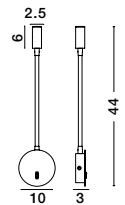

GENEVA - 8126581

White Aluminium
Adjustable
Switch On/Off
LED Samsung 3 Watt
190Lm 3000K IP20
L: 22.3 W: 4.8 H: 26.7 cm

GENEVA - 8126582

Black Aluminium
Adjustable
Switch On/Off
LED Samsung 3 Watt
190Lm 3000K IP20
L: 22.3 W: 4.8 H: 26.7 cm

JACO - 8140321

White Aluminium
Adjustable
Switch On/Off
LED Samsung 3 Watt
190Lm 3000K IP20
L: 10 W: 3 H: 44 cm

JACO - 8140322

Black Aluminium
Adjustable
Switch On/Off
LED Samsung 3 Watt
190Lm 3000K IP20
L: 10 W: 3 H: 44 cm