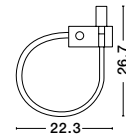

GENEVA - 8126581

White Aluminium
Adjustable
Switch On/Off
LED Samsung 3 Watt
190Lm 3000K IP20
L: 22.3 W: 4.8 H: 26.7 cm

GENEVA - 8126582

Black Aluminium
Adjustable
Switch On/Off
LED Samsung 3 Watt
190Lm 3000K IP20
L: 22.3 W: 4.8 H: 26.7 cm

JACO - 8140321

White Aluminium
Adjustable
Switch On/Off
LED Samsung 3 Watt
190Lm 3000K IP20
L: 10 W: 3 H: 44 cm

JACO - 8140322

Black Aluminium
Adjustable
Switch On/Off
LED Samsung 3 Watt
190Lm 3000K IP20
L: 10 W: 3 H: 44 cm