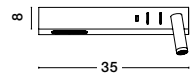

VIDA - 9533523

Sandy White Metal
Adjustable - Switch On/Off
USB Charger
LED Cree 230 Volt 3000K
Backlight 5 Watt 350Lm
Reader 1x3 Watt 210Lm IP20
L: 35 W: 10 H: 8 cm