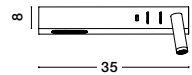

USB CHARGER

Rotating & Adjustable

USB CHARGER

**VIDA - 9533521**

Sandy Black Metal  
Adjustable - Switch On/Off  
USB Charger  
LED Cree 230 Volt 3000K  
Backlight 5 Watt 350Lm  
Reader 1x3 Watt 210Lm IP20  
L: 35 W: 10 H: 8 cm