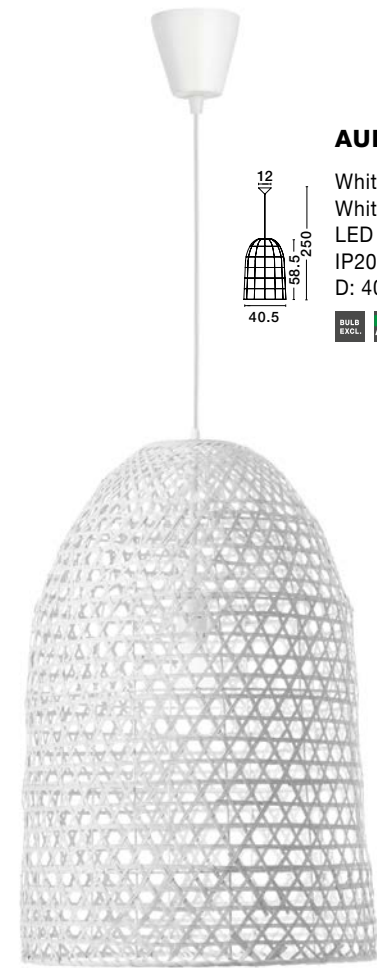

AURORA - 9586681
Natural Bamboo
Black Fabric Wire & Base
LED E27 1x12 Watt 230 Volt
IP20 Bulb Excluded
D: 40.5 H: 58.5 H2: 250 cm

AURORA - 9586682
White Bamboo
White Fabric Wire & Base
LED E27 1x12 Watt 230 Volt
IP20 Bulb Excluded
D: 40.5 H: 58.5 H2: 250 cm

MELODY - 9581501
Natural Bamboo
Black Fabric Wire & Base
LED E27 1x12 Watt 230 Volt
IP20 Bulb Excluded
D: 40 H: 37 H2: 250 cm