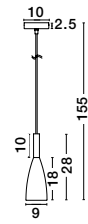

GRANT - 8883801
 White Aluminium
 Natural Wood
 White Fabric Wire
 LED E14 1x5 Watt 230 Volt
 IP20 Bulb Excluded
 D: 9 H1: 28 H2: 155 cm

GRANT - 8883802
 Black Aluminium
 Natural Wood
 Black Fabric Wire
 LED E14 1x5 Watt 230 Volt
 IP20 Bulb Excluded
 D: 9 H1: 28 H2: 155 cm

LILA - 671601
 White Metal & Natural Wood
 LED E27 1x12 Watt 230 Volt
 IP20 Bulb Excluded
 D: 16 H: 59 cm

LILA - 671602
 Black Metal & Natural Wood
 LED E27 1x12 Watt 230 Volt
 IP20 Bulb Excluded
 D: 16 H: 59 cm