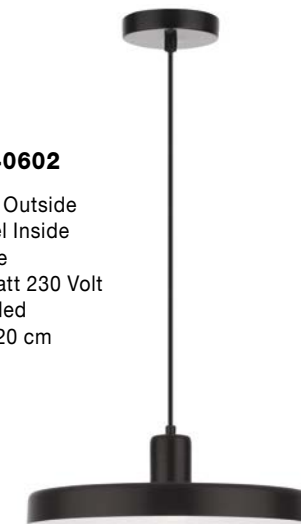

**VICTORIA - 9104262**

Blue & White Aluminium  
White PVC Wire  
LED E27 1x12 Watt 230 Volt  
IP20 Bulb Excluded  
D: 26 H1: 13 H2: 120 cm

**VICTORIA - 9104263**

Blue & White Aluminium  
White PVC Wire  
LED E27 1x12 Watt 230 Volt  
IP20 Bulb Excluded  
D: 29 H1: 26 H2: 120 cm

**VICTORIA - 9104261**

Blue & White Aluminium  
White PVC Wire  
LED E27 1x12 Watt 230 Volt  
IP20 Bulb Excluded  
D: 40 H1: 18 H2: 120 cm

**CHIOTO - 540602**

Matt Black Steel Outside  
Shiny White Steel Inside  
Black Fabric Wire  
LED E27 1x12 Watt 230 Volt  
IP20 Bulb Excluded  
D: 36 H1: 4 H2: 120 cm

**CHIOTO - 540601**

Matt Black Steel Outside  
Shiny White Steel Inside  
Black Fabric Wire  
LED E27 1x12 Watt 230 Volt  
IP20 Bulb Excluded  
D: 60 H1: 4 H2: 120 cm