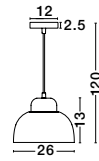

**VICTORIA - 9104262**

Blue & White Aluminium  
White PVC Wire  
LED E27 1x12 Watt 230 Volt  
IP20 Bulb Excluded  
D: 26 H1: 13 H2: 120 cm

**VICTORIA - 9104263**

Blue & White Aluminium  
White PVC Wire  
LED E27 1x12 Watt 230 Volt  
IP20 Bulb Excluded  
D: 29 H1: 26 H2: 120 cm

**VICTORIA - 9104261**

Blue & White Aluminium  
White PVC Wire  
LED E27 1x12 Watt 230 Volt  
IP20 Bulb Excluded  
D: 40 H1: 18 H2: 120 cm

**CHIOTO - 540602**

Matt Black Steel Outside  
Shiny White Steel Inside  
Black Fabric Wire  
LED E27 1x12 Watt 230 Volt  
IP20 Bulb Excluded  
D: 36 H1: 4 H2: 120 cm

**CHIOTO - 540601**

Matt Black Steel Outside  
Shiny White Steel Inside  
Black Fabric Wire  
LED E27 1x12 Watt 230 Volt  
IP20 Bulb Excluded  
D: 60 H1: 4 H2: 120 cm