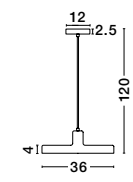

**VICTORIA - 9104262**

Blue & White Aluminium  
White PVC Wire  
LED E27 1x12 Watt 230 Volt  
IP20 Bulb Excluded  
D: 26 H1: 13 H2: 120 cm

**VICTORIA - 9104263**

Blue & White Aluminium  
White PVC Wire  
LED E27 1x12 Watt 230 Volt  
IP20 Bulb Excluded  
D: 29 H1: 26 H2: 120 cm

**VICTORIA - 9104261**

Blue & White Aluminium  
White PVC Wire  
LED E27 1x12 Watt 230 Volt  
IP20 Bulb Excluded  
D: 40 H1: 18 H2: 120 cm

**CHIOTO - 540602**

Matt Black Steel Outside  
Shiny White Steel Inside  
Black Fabric Wire  
LED E27 1x12 Watt 230 Volt  
IP20 Bulb Excluded  
D: 36 H1: 4 H2: 120 cm

**CHIOTO - 540601**

Matt Black Steel Outside  
Shiny White Steel Inside  
Black Fabric Wire  
LED E27 1x12 Watt 230 Volt  
IP20 Bulb Excluded  
D: 60 H1: 4 H2: 120 cm