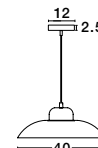

**VICTORIA - 9104262**

Blue & White Aluminium  
White PVC Wire  
LED E27 1x12 Watt 230 Volt  
IP20 Bulb Excluded  
D: 26 H1: 13 H2: 120 cm

**VICTORIA - 9104263**

Blue & White Aluminium  
White PVC Wire  
LED E27 1x12 Watt 230 Volt  
IP20 Bulb Excluded  
D: 29 H1: 26 H2: 120 cm

**VICTORIA - 9104261**

Blue & White Aluminium  
White PVC Wire  
LED E27 1x12 Watt 230 Volt  
IP20 Bulb Excluded  
D: 40 H1: 18 H2: 120 cm

**CHIOTO - 540602**

Matt Black Steel Outside  
Shiny White Steel Inside  
Black Fabric Wire  
LED E27 1x12 Watt 230 Volt  
IP20 Bulb Excluded  
D: 36 H1: 4 H2: 120 cm

**CHIOTO - 540601**

Matt Black Steel Outside  
Shiny White Steel Inside  
Black Fabric Wire  
LED E27 1x12 Watt 230 Volt  
IP20 Bulb Excluded  
D: 60 H1: 4 H2: 120 cm