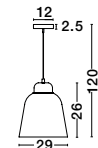

**VICTORIA - 9104262**

Blue & White Aluminium  
White PVC Wire  
LED E27 1x12 Watt 230 Volt  
IP20 Bulb Excluded  
D: 26 H1: 13 H2: 120 cm

**VICTORIA - 9104263**

Blue & White Aluminium  
White PVC Wire  
LED E27 1x12 Watt 230 Volt  
IP20 Bulb Excluded  
D: 29 H1: 26 H2: 120 cm

**VICTORIA - 9104261**

Blue & White Aluminium  
White PVC Wire  
LED E27 1x12 Watt 230 Volt  
IP20 Bulb Excluded  
D: 40 H1: 18 H2: 120 cm

**CHIOTO - 540602**

Matt Black Steel Outside  
Shiny White Steel Inside  
Black Fabric Wire  
LED E27 1x12 Watt 230 Volt  
IP20 Bulb Excluded  
D: 36 H1: 4 H2: 120 cm

**CHIOTO - 540601**

Matt Black Steel Outside  
Shiny White Steel Inside  
Black Fabric Wire  
LED E27 1x12 Watt 230 Volt  
IP20 Bulb Excluded  
D: 60 H1: 4 H2: 120 cm