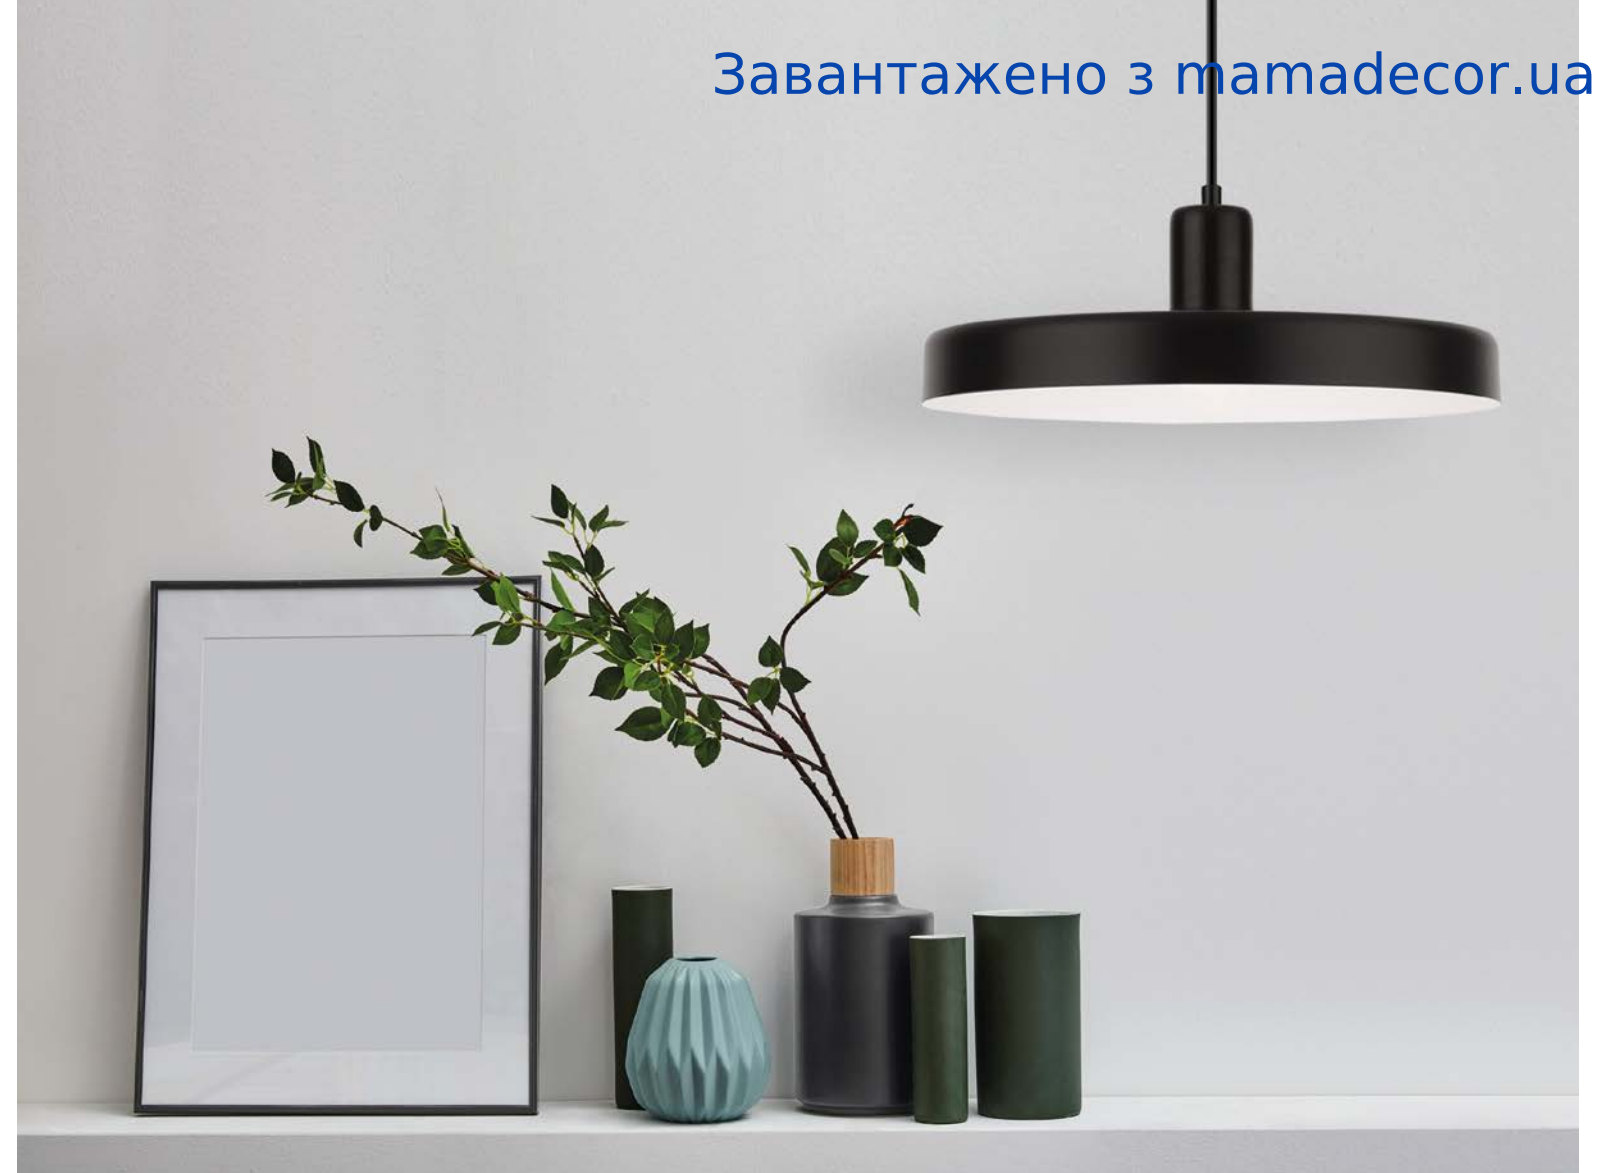

**VICTORIA - 9104262**

Blue & White Aluminium  
White PVC Wire  
LED E27 1x12 Watt 230 Volt  
IP20 Bulb Excluded  
D: 26 H1: 13 H2: 120 cm

**VICTORIA - 9104263**

Blue & White Aluminium  
White PVC Wire  
LED E27 1x12 Watt 230 Volt  
IP20 Bulb Excluded  
D: 29 H1: 26 H2: 120 cm

**VICTORIA - 9104261**

Blue & White Aluminium  
White PVC Wire  
LED E27 1x12 Watt 230 Volt  
IP20 Bulb Excluded  
D: 40 H1: 18 H2: 120 cm

**CHIOTO - 540602**

Matt Black Steel Outside  
Shiny White Steel Inside  
Black Fabric Wire  
LED E27 1x12 Watt 230 Volt  
IP20 Bulb Excluded  
D: 36 H1: 4 H2: 120 cm