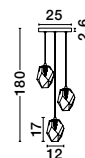

ICE - 9160231

Gradient White Colour
Glass & White Metal
LED G9 1x5 Watt 230 Volt
IP20 Bulb Excluded
D: 12 H: 17 H: 180 cm

ICE - 9160233

Gradient White Colour
Glass & White Metal
LED G9 3x5 Watt 230 Volt
IP20 Bulb Excluded
D: 29 H: 180 cm

ICE - 9160235

Gradient White Colour
Glass & White Metal
LED G9 5x5 Watt 230 Volt
IP20 Bulb Excluded
D: 39 H: 180 cm

ICE - 9260235

Gradient White Colour
Glass & White Metal
LED G9 5x5 Watt 230 Volt
IP20 Bulb Excluded
L: 84 W: 12 H: 180 cm