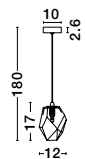

ICE - 9160231

Gradient White Colour
Glass & White Metal
LED G9 1x5 Watt 230 Volt
IP20 Bulb Excluded
D: 12 H: 17 H: 180 cm

ICE - 9160233

Gradient White Colour
Glass & White Metal
LED G9 3x5 Watt 230 Volt
IP20 Bulb Excluded
D: 29 H: 180 cm

ICE - 9160235

Gradient White Colour
Glass & White Metal
LED G9 5x5 Watt 230 Volt
IP20 Bulb Excluded
D: 39 H: 180 cm

ICE - 9260235

Gradient White Colour
Glass & White Metal
LED G9 5x5 Watt 230 Volt
IP20 Bulb Excluded
L: 84 W: 12 H: 180 cm