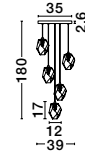

ICE - 9160231

Gradient White Colour
Glass & White Metal
LED G9 1x5 Watt 230 Volt
IP20 Bulb Excluded
D: 12 H: 17 H: 180 cm

ICE - 9160233

Gradient White Colour
Glass & White Metal
LED G9 3x5 Watt 230 Volt
IP20 Bulb Excluded
D: 29 H: 180 cm

ICE - 9160235

Gradient White Colour
Glass & White Metal
LED G9 5x5 Watt 230 Volt
IP20 Bulb Excluded
D: 39 H: 180 cm

ICE - 9260235

Gradient White Colour
Glass & White Metal
LED G9 5x5 Watt 230 Volt
IP20 Bulb Excluded
L: 84 W: 12 H: 180 cm