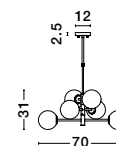

**IMPERO - 9100441**

White Frosted Glass  
Black Metal  
LED G9 4x5 Watt 230 Volt  
IP20 Bulb Excluded  
L: 100 W: 15 H: 120 cm

**IMPERO - 9190421**

White Frosted Glass  
Black Metal  
LED E14 2x5 Watt 230 Volt  
IP20 Bulb Excluded  
L: 35 W: 19 H: 33 cm

**IMPERO - 9100361**

White Frosted Glass  
Black Metal  
LED E14 6x5 Watt  
IP20 Bulb Excluded  
D: 70 H: 31 H<sub>2</sub>: 120 cm