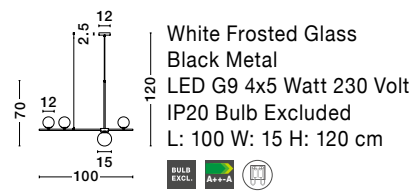

**IMPERO - 9100441**

White Frosted Glass  
Black Metal  
LED G9 4x5 Watt 230 Volt  
IP20 Bulb Excluded  
L: 100 W: 15 H: 120 cm

**IMPERO - 9190421**

White Frosted Glass  
Black Metal  
LED E14 2x5 Watt 230 Volt  
IP20 Bulb Excluded  
L: 35 W: 19 H: 33 cm

**IMPERO - 9100361**

White Frosted Glass  
Black Metal  
LED E14 6x5 Watt  
IP20 Bulb Excluded  
D: 70 H: 31 H<sub>2</sub>: 120 cm