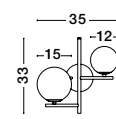

**IMPERO - 9100441**

White Frosted Glass  
Black Metal  
LED G9 4x5 Watt 230 Volt  
IP20 Bulb Excluded  
L: 100 W: 15 H: 120 cm

**IMPERO - 9190421**

White Frosted Glass  
Black Metal  
LED E14 2x5 Watt 230 Volt  
IP20 Bulb Excluded  
L: 35 W: 19 H: 33 cm

**IMPERO - 9100361**

White Frosted Glass  
Black Metal  
LED E14 6x5 Watt  
IP20 Bulb Excluded  
D: 70 H: 31 H<sub>2</sub>: 120 cm