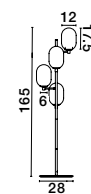

BALOR - 9009244
Brass Gold Metal
Gradient White Glass
LED G9 12x5 Watt 230 Volt
IP20 Bulb Excluded
L: 100 H: 92 cm

BALOR - 9009248
Brass Gold Metal
Gradient White Glass
LED G9 4x5 Watt 230 Volt
IP20 Bulb Excluded
D: 12 W: 52.8 H: 165 cm