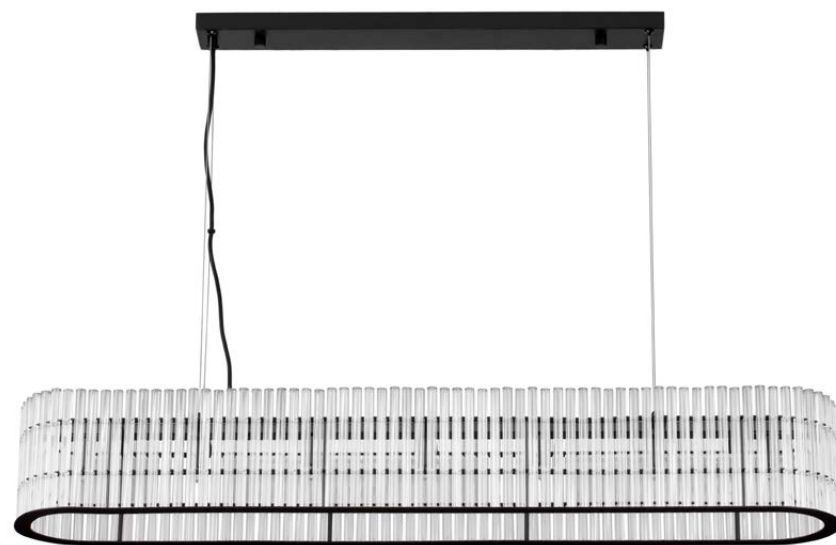

BAROK - 9006058
 Matt Black Metal
 & Clear Glass
 LED G9 6x5 Watt 230V
 IP20 Bulb Excluded
 D: 47 H: 17 cm

BAROK - 9006056
 Matt Black Metal
 & Clear Glass
 LED G9 9x5 Watt 230V
 IP20 Bulb Excluded
 D: 70 H: 210 cm

BAROK - 9006057
 Matt Black Metal
 & Clear Glass
 LED G9 7x5 Watt 230V
 IP20 Bulb Excluded
 L: 110 W: 18 H: 210 cm