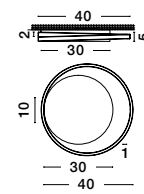

**ODREY - 9081206**

Sandy Black Aluminium  
& Acrylic  
LED 30 Watt 230V  
Lm 3000K IP20  
D: 40 H: 5 cm

**ODREY - 9081207**

Sandy White Aluminium  
& Acrylic  
LED 30 Watt 230V  
Lm 3000K IP20  
D: 40 H: 5 cm

**ANDROMEDA - 9212909**

Dimmable

Sandy Black Aluminium  
& Acrylic  
LED 30 Watt 230V  
Lm 3000K IP20  
D: 40 H: 5 cm

**ANDROMEDA - 9212910**

Dimmable

Sandy White Aluminium  
& Acrylic  
LED 30 Watt 230V  
Lm 3000K IP20  
D: 40 H: 5 cm