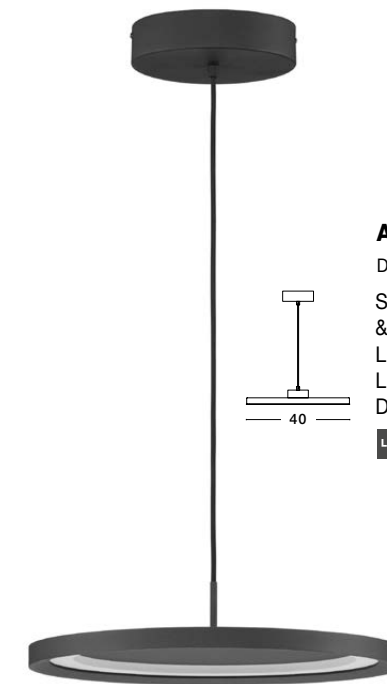

**ODREY - 9081206**

Sandy Black Aluminium  
& Acrylic  
LED 30 Watt 230V  
Lm 3000K IP20  
D: 40 H: 5 cm

**ODREY - 9081207**

Sandy White Aluminium  
& Acrylic  
LED 30 Watt 230V  
Lm 3000K IP20  
D: 40 H: 5 cm

**ANDROMEDA - 9212909**

Dimmable

Sandy Black Aluminium  
& Acrylic  
LED 30 Watt 230V  
Lm 3000K IP20  
D: 40 H: 5 cm

**ANDROMEDA - 9212910**

Dimmable

Sandy White Aluminium  
& Acrylic  
LED 30 Watt 230V  
Lm 3000K IP20  
D: 40 H: 5 cm