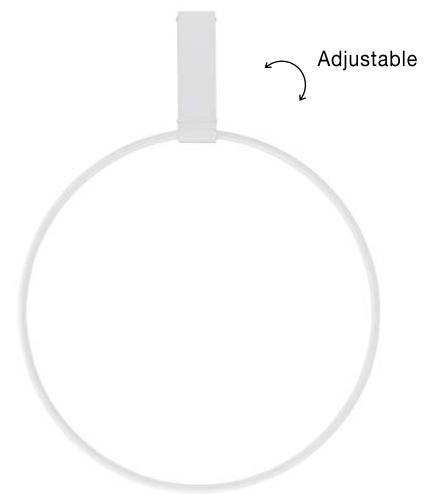

Adjustable

GARVE - 9085243

Dimmable
Sandy Black Aluminium
LED 35 Watt Lm 230 Volt
3000K IP20
D: 60 H: 20 cm

Adjustable

GARVE - 9085241

Dimmable
Sandy Black Aluminium
LED 30 Watt Lm 230 Volt
3000K IP20
D: 40 H: 20 cm

Adjustable

GARVE - 9085244

Dimmable
Sandy White Aluminium
& Acrylic
LED 35 Watt 230V
Lm 3000K IP20
D: 60 H: 20 cm

Adjustable

GARVE - 9085242

Dimmable
Sandy White Aluminium
& Acrylic
LED 30 Watt 230V
Lm 3000K IP20
D: 40 H: 20 cm