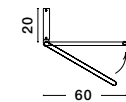

GARVE - 9085244

Dimmable
Sandy White Aluminium
& Acrylic
LED 35 Watt 230V
Lm 3000K IP20
D: 60 H: 20 cm