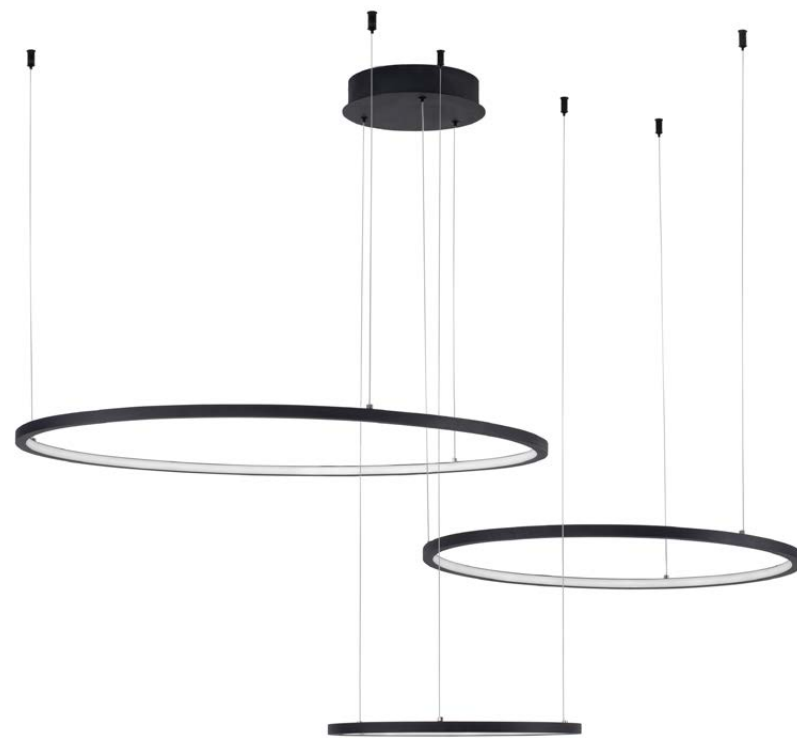

PURPLE . 9210312
Dimmable
Sandy Black Aluminium
& Acrylic
LED 80 Watt 230V
8718 Lm 3000K IP20
D1: 40 D2: 60 D3: 80 H: 150 cm

PURPLE . 9210313
Dimmable
Sandy White Aluminium
& Acrylic
LED 80 Watt 230V
8718Lm 3000K IP20
D1: 40 D2: 60 D3: 80 H: 150 cm

PURPLE . 9210314
Dimmable
Gold Aluminium
& Acrylic
LED 80 Watt 230V
8718 Lm 3000K IP20
D1: 40 D2: 60 D3: 80 H: 150 cm