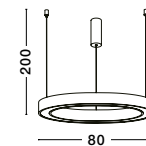

STING - 9558602

Dimmable
Bronze Aluminium
& Acrylic
LED 40 Watt 230 Volt
2152Lm 3000K IP20
D: 60 H: 200 cm

STING - 9558605

Dimmable
Bronze Aluminium
& Acrylic
LED 50 Watt 230 Volt
2968Lm 3000K IP20
D: 80 H: 200 cm

STING - 9558608

Dimmable
Bronze Aluminium
& Acrylic
LED 60 Watt 230 Volt
3483Lm 3000K IP20
D: 100 H: 200 cm