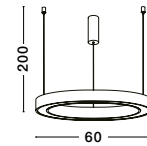

STING - 9558602

Dimmable
Bronze Aluminium
& Acrylic
LED 40 Watt 230 Volt
2152Lm 3000K IP20
D: 60 H: 200 cm

STING - 9558605

Dimmable
Bronze Aluminium
& Acrylic
LED 50 Watt 230 Volt
2968Lm 3000K IP20
D: 80 H: 200 cm

STING - 9558608

Dimmable
Bronze Aluminium
& Acrylic
LED 60 Watt 230 Volt
3483Lm 3000K IP20
D: 100 H: 200 cm