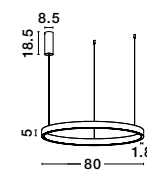

ELOWEN - 9345661

Dimmable
Brushed Gold Aluminium
& Acrylic
LED 60 Watt 220 Volt
2552Lm 3000K IP20
Up & Down Light
D: 60 H: 150 cm

ELOWEN - 9345665

Dimmable
Brushed Gold Aluminium
& Acrylic
LED 77 Watt 220 Volt
3323Lm 3000K IP20
Up & Down Light
D: 80 H: 150 cm

ELOWEN - 9345669

Dimmable
Brushed Gold Aluminium
& Acrylic
LED 106 Watt 230 Volt
4899Lm 3000K IP20
Up & Down Light
D: 98 H: 200 cm

LIGHT
UP &
DOWN