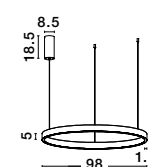

ELOWEN - 9345661

Dimmable
Brushed Gold Aluminium
& Acrylic
LED 60 Watt 220 Volt
2552Lm 3000K IP20
Up & Down Light
D: 60 H: 150 cm

ELOWEN - 9345665

Dimmable
Brushed Gold Aluminium
& Acrylic
LED 77 Watt 220 Volt
3323Lm 3000K IP20
Up & Down Light
D: 80 H: 150 cm

ELOWEN - 9345669

Dimmable
Brushed Gold Aluminium
& Acrylic
LED 106 Watt 230 Volt
4899Lm 3000K IP20
Up & Down Light
D: 98 H: 200 cm

LIGHT
UP &
DOWN