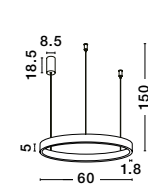

ELOWEN - 9345661

Dimmable
Brushed Gold Aluminium
& Acrylic
LED 60 Watt 220 Volt
2552Lm 3000K IP20
Up & Down Light
D: 60 H: 150 cm

ELOWEN - 9345665

Dimmable
Brushed Gold Aluminium
& Acrylic
LED 77 Watt 220 Volt
3323Lm 3000K IP20
Up & Down Light
D: 80 H: 150 cm

ELOWEN - 9345669

Dimmable
Brushed Gold Aluminium
& Acrylic
LED 106 Watt 230 Volt
4899Lm 3000K IP20
Up & Down Light
D: 98 H: 200 cm

LIGHT
UP &
DOWN