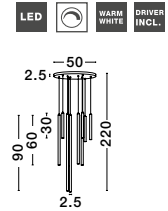

TRIMLE - 9287945
Dimmable
Sandy Black Aluminium
& Acrylic
LED 26 Watt 230V
1860.68 Lm 3000K IP20
D: 50 H: 220 cm

TRIMLE - 9287920
Sandy Black Aluminium
& Acrylic
LED 3 Watt 230V
270.92Lm 3000K IP20
D: 2.5 H1: 50 H2: 150 cm

TRIMLE - 9287921
Sandy Black Aluminium
& Acrylic
LED 3 Watt 230V
270.92Lm 3000K IP20
D: 2.5 H1: 70 H2: 150 cm

TRIMLE - 9287935
Sandy Black Aluminium
& Acrylic
LED 20 Watt 230V
1581.03 Lm 3000K IP20
L: 100 W:8 H: 180 cm