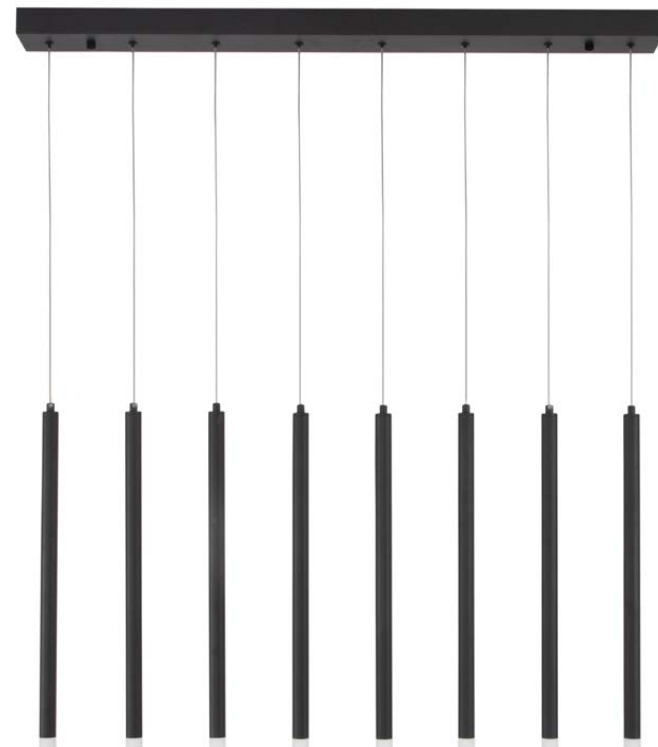

TRIMLE - 9287945
Dimmable
Sandy Black Aluminium
& Acrylic
LED 26 Watt 230V
1860.68 Lm 3000K IP20
D: 50 H: 220 cm

TRIMLE - 9287920
Sandy Black Aluminium
& Acrylic
LED 3 Watt 230V
270.92Lm 3000K IP20
D: 2.5 H1: 50 H2: 150 cm

TRIMLE - 9287921
Sandy Black Aluminium
& Acrylic
LED 3 Watt 230V
270.92Lm 3000K IP20
D: 2.5 H1: 70 H2: 150 cm

TRIMLE - 9287935
Sandy Black Aluminium
& Acrylic
LED 20 Watt 230V
1581.03 Lm 3000K IP20
L: 100 W:8 H: 180 cm