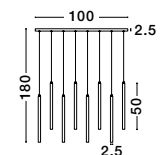

TRIMLE - 9287945
Dimmable
Sandy Black Aluminium
& Acrylic
LED 26 Watt 230V
1860.68 Lm 3000K IP20
D: 50 H: 220 cm

TRIMLE - 9287920
Sandy Black Aluminium
& Acrylic
LED 3 Watt 230V
270.92Lm 3000K IP20
D: 2.5 H1: 50 H2: 150 cm

TRIMLE - 9287921
Sandy Black Aluminium
& Acrylic
LED 3 Watt 230V
270.92Lm 3000K IP20
D: 2.5 H1: 70 H2: 150 cm

TRIMLE - 9287935
Sandy Black Aluminium
& Acrylic
LED 20 Watt 230V
1581.03 Lm 3000K IP20
L: 100 W:8 H: 180 cm