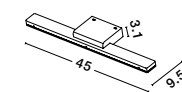

NYX - 9136171

White Aluminium
& Acrylic
LED 12 Watt 1802Lm
3000K 135mA 100-240V
Beam Angle ° IP44
L: 45 W: 9.5 cm

NYX - 9136172

Dark Grey Aluminium
& Acrylic
LED 12 Watt 1802Lm
3000K 135mA 100-240V
Beam Angle ° IP44
L: 45 W: 9.5 cm

NYX - 9136173

Black Aluminium
& Acrylic
LED 12 Watt 1802Lm
3000K 135mA 100-240V
Beam Angle ° IP44
L: 45 W: 9.5 cm