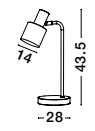

**PAZ - 9050161**

Gold Metal  
Sandy Black Metal Shade  
Black Base  
LED E14 1x5 Watt 230 Volt  
IP20 Bulb Excluded  
D: 28 H: 43.5 cm

**PAZ - 9050163**

Gold Metal  
Sandy Black Metal Shade  
Black Base  
LED E27 1x12 Watt 230 Volt  
IP20 Bulb Excluded  
D: 35 H: 153.5 cm

**BOLT - 9050162**

Brass Gold Metal  
LED E27 1x12 Watt 230 Volt  
IP20 Bulb Excluded  
D: 25 H: 41 cm