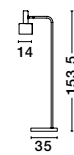

**PAZ - 9050161**

Gold Metal  
Sandy Black Metal Shade  
Black Base  
LED E14 1x5 Watt 230 Volt  
IP20 Bulb Excluded  
D: 28 H: 43.5 cm

**PAZ - 9050163**

Gold Metal  
Sandy Black Metal Shade  
Black Base  
LED E27 1x12 Watt 230 Volt  
IP20 Bulb Excluded  
D: 35 H: 153.5 cm

**BOLT - 9050162**

Brass Gold Metal  
LED E27 1x12 Watt 230 Volt  
IP20 Bulb Excluded  
D: 25 H: 41 cm