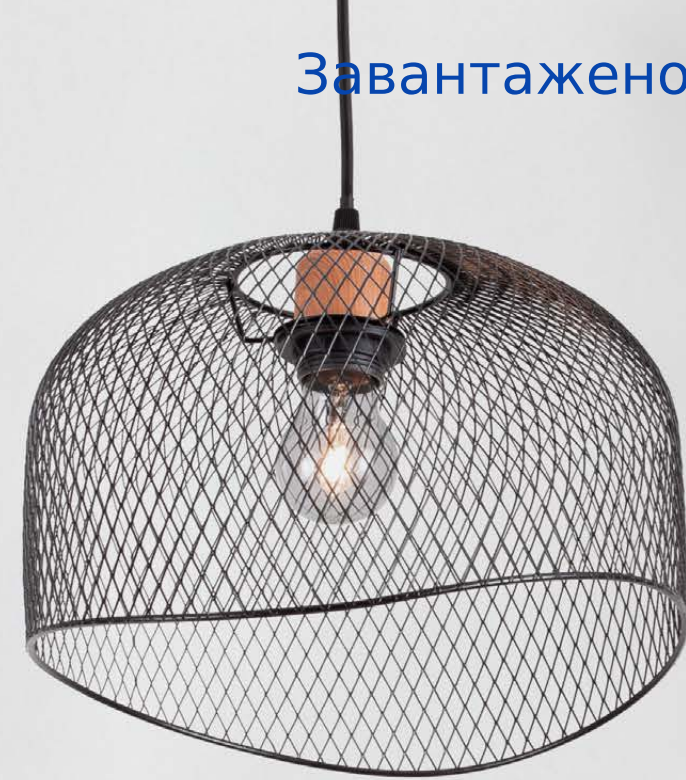

LYRON - 9555802
 Matt White Metal
 Natural Wood
 LED E27 1x12 Watt 230 Volt
 IP20 Bulb Excluded
 D: 30 H: 19.5 Hz: 120 cm

LYRON - 9555803
 Matt Black Metal
 Natural Wood
 LED E27 1x12 Watt 230 Volt
 IP20 Bulb Excluded
 D: 30 H: 19.5 Hz: 120 cm

LYRON - 9555800
 Matt White Metal
 Natural Wood
 LED E27 1x12 Watt 230 Volt
 IP20 Bulb Excluded
 D: 12 H: 17 cm