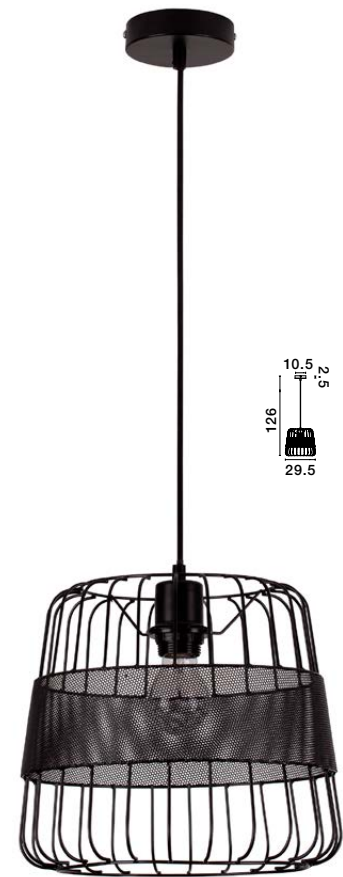

IAN - 9620128
Matt Black Metal
Natural Wood
LED E27 1x12 Watt 230 Volt
Bulb Excluded IP20
D: 26 H: 110 cm

IAN - 9620125
Matt Black Metal
LED E27 1x12 Watt 230 Volt
Bulb Excluded IP20
D: 29.5 H: 126 cm

IAN - 9620131
Matt Black Metal
LED E27 1x12 Watt 230 Volt
Bulb Excluded IP20
D: 13.7 H: 34 cm