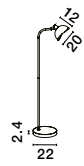

GEETI - 9555808

Matt Black
& Gold Metal
LED E14 1x5 Watt
IP20 Bulb Excluded
D: 13 H: 2.5 cm

GEETI - 9555809

Matt Black
& Gold Metal
LED E14 1x5 Watt
IP20 Bulb Excluded
D: 22 H: 150 cm