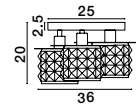

LAWAN - 9009292
Chrome & Matt Black Metal
Structured Glass
LED E14 3x5 Watt 230V
IP20 Bulb Excluded
L: 36 W:36 H: 20 cm

LAWAN - 9009293
Glosy Sandy Gold & Matt Black Metal
Structured Glass
LED E14 3x5 Watt 230V
IP20 Bulb Excluded
L: 36 W:36 H: 20 cm