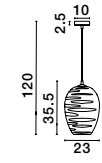

**EVLEEN - 9009258**  
Matt Black Metal  
& Light Grey Glass  
LED E27 1x12 Watt 230 Volt  
IP20 Bulb Excluded  
D: 25 H: 28.5 H2: 120 cm

**EVLEEN - 9009259**  
Matt Black Metal  
& Light Grey Glass  
LED E27 1x12 Watt 230 Volt  
IP20 Bulb Excluded  
D: 23 H: 35.5 H2: 120 cm

**EVLEEN - 9009257**  
Matt Black Metal  
& Light Grey Glass  
LED E27 1x12 Watt 230 Volt  
IP20 Bulb Excluded  
D: 30 H: 24.5 H2: 120 cm