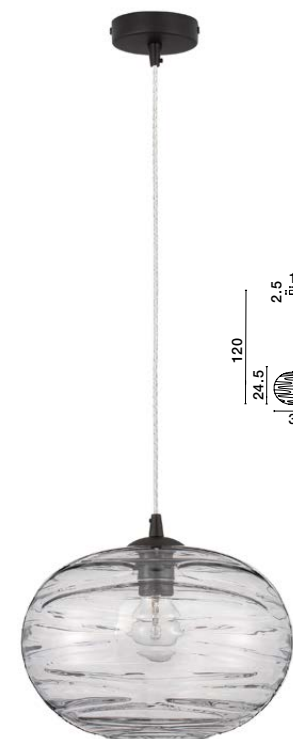

**EVLEEN - 9009258**  
Matt Black Metal  
& Light Grey Glass  
LED E27 1x12 Watt 230 Volt  
IP20 Bulb Excluded  
D: 25 H: 28.5 H2: 120 cm

**EVLEEN - 9009259**  
Matt Black Metal  
& Light Grey Glass  
LED E27 1x12 Watt 230 Volt  
IP20 Bulb Excluded  
D: 23 H: 35.5 H2: 120 cm

**EVLEEN - 9009257**  
Matt Black Metal  
& Light Grey Glass  
LED E27 1x12 Watt 230 Volt  
IP20 Bulb Excluded  
D: 30 H: 24.5 H2: 120 cm