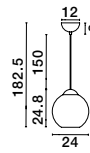

**MIDORI - 9009243**  
Brass Gold Metal & Pink Glass  
LED E27 1x12 Watt 230 Volt  
IP20 Bulb Excluded  
D: 24 H: 182.5 cm

**MIDORI - 9009240**  
Brass Gold Metal & Dark Blue Glass  
LED E27 1x12 Watt 230 Volt  
IP20 Bulb Excluded  
D: 24 H: 182.5 cm

**MIDORI - 9009239**  
Brass Gold Metal & Amber Glass  
LED E27 1x12 Watt 230 Volt  
IP20 Bulb Excluded  
D: 24 H: 182.5 cm

**MIDORI - 9009241**  
Matt Black Metal & Light Gray Glass  
LED E27 Watt 1x12 230 Volt  
IP20 Bulb Excluded  
D: 24 H: 182.5 cm

**MIDORI - 9009242**  
Matt Black Metal & Dark Green Glass  
LED E27 1x12 Watt 230 Volt  
IP20 Bulb Excluded  
D: 24 H: 182.5 cm