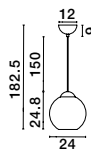

**MIDORI - 9009243**  
Brass Gold Metal & Pink Glass  
LED E27 1x12 Watt 230 Volt  
IP20 Bulb Excluded  
D: 24 H: 182.5 cm

**MIDORI - 9009240**  
Brass Gold Metal & Dark Blue Glass  
LED E27 1x12 Watt 230 Volt  
IP20 Bulb Excluded  
D: 24 H: 182.5 cm

**MIDORI - 9009239**  
Brass Gold Metal & Amber Glass  
LED E27 1x12 Watt 230 Volt  
IP20 Bulb Excluded  
D: 24 H: 182.5 cm

**MIDORI - 9009241**  
Matt Black Metal & Light Gray Glass  
LED E27 Watt 1x12 230 Volt  
IP20 Bulb Excluded  
D: 24 H: 182.5 cm

**MIDORI - 9009242**  
Matt Black Metal & Dark Green Glass  
LED E27 1x12 Watt 230 Volt  
IP20 Bulb Excluded  
D: 24 H: 182.5 cm