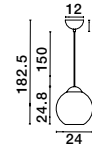

**MIDORI - 9009243**  
Brass Gold Metal & Pink Glass  
LED E27 1x12 Watt 230 Volt  
IP20 Bulb Excluded  
D: 24 H: 182.5 cm

**MIDORI - 9009240**  
Brass Gold Metal & Dark Blue Glass  
LED E27 1x12 Watt 230 Volt  
IP20 Bulb Excluded  
D: 24 H: 182.5 cm

**MIDORI - 9009239**  
Brass Gold Metal & Amber Glass  
LED E27 1x12 Watt 230 Volt  
IP20 Bulb Excluded  
D: 24 H: 182.5 cm

**MIDORI - 9009241**  
Matt Black Metal & Light Gray Glass  
LED E27 Watt 1x12 230 Volt  
IP20 Bulb Excluded  
D: 24 H: 182.5 cm

**MIDORI - 9009242**  
Matt Black Metal & Dark Green Glass  
LED E27 1x12 Watt 230 Volt  
IP20 Bulb Excluded  
D: 24 H: 182.5 cm