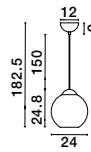

**MIDORI - 9009243**  
Brass Gold Metal & Pink Glass  
LED E27 1x12 Watt 230 Volt  
IP20 Bulb Excluded  
D: 24 H: 182.5 cm

**MIDORI - 9009240**  
Brass Gold Metal & Dark Blue Glass  
LED E27 1x12 Watt 230 Volt  
IP20 Bulb Excluded  
D: 24 H: 182.5 cm

**MIDORI - 9009239**  
Brass Gold Metal & Amber Glass  
LED E27 1x12 Watt 230 Volt  
IP20 Bulb Excluded  
D: 24 H: 182.5 cm

**MIDORI - 9009241**  
Matt Black Metal & Light Gray Glass  
LED E27 Watt 1x12 230 Volt  
IP20 Bulb Excluded  
D: 24 H: 182.5 cm

**MIDORI - 9009242**  
Matt Black Metal & Dark Green Glass  
LED E27 1x12 Watt 230 Volt  
IP20 Bulb Excluded  
D: 24 H: 182.5 cm