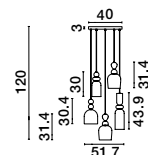

MURANO - 9009237
 Sandy Gold Metal
 Glossy Dark Green, Blue Grey
 Pink, Glossy Light Green, Orange
 & Light Grey Glass
 LED E14 3x5 Watt 230 Volt
 IP20 Bulb Excluded
 D: 41.7 H: 120 cm

MURANO - 9009238
 Sandy Gold Metal
 Glossy Dark Green, Blue Grey
 Pink, Glossy Light Green,
 Orange & Light Grey Glass & Blue
 LED E14 5x5 Watt 230 Volt
 IP20 Bulb Excluded
 D: 51.7 H: 120 cm