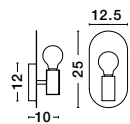

NORWAY - 9287946

Gold Aluminium
Gold Fabric Wire
LED E27 1x12 Watt 230 Volt
IP20 Bulb Excluded
D: 4.5 H1: 20 H2: 180 cm

NORWAY - 9287947

Gold Aluminium
Gold Fabric Wire
LED E27 1x12 Watt 230 Volt
IP20 Bulb Excluded
D: 4.5 H1: 35 H2: 180 cm

NORWAY - 9287948

Gold Aluminium
Gold Fabric Wire
LED E27 1x12 Watt 230 Volt
IP20 Bulb Excluded
D: 4.5 H1: 50 H2: 180 cm

ROYAL - 9501244

Gold Metal
LED E27 1x12 Watt 230 Volt
IP20 Bulb Excluded
D: 12.5 W: 10 H: 25 cm

NORWAY - 9287949

Gold Aluminium
Gold Fabric Wire
LED E27 1x12 Watt 230 Volt
IP20 Bulb Excluded
D: 4.5 H1: 70 H2: 180 cm