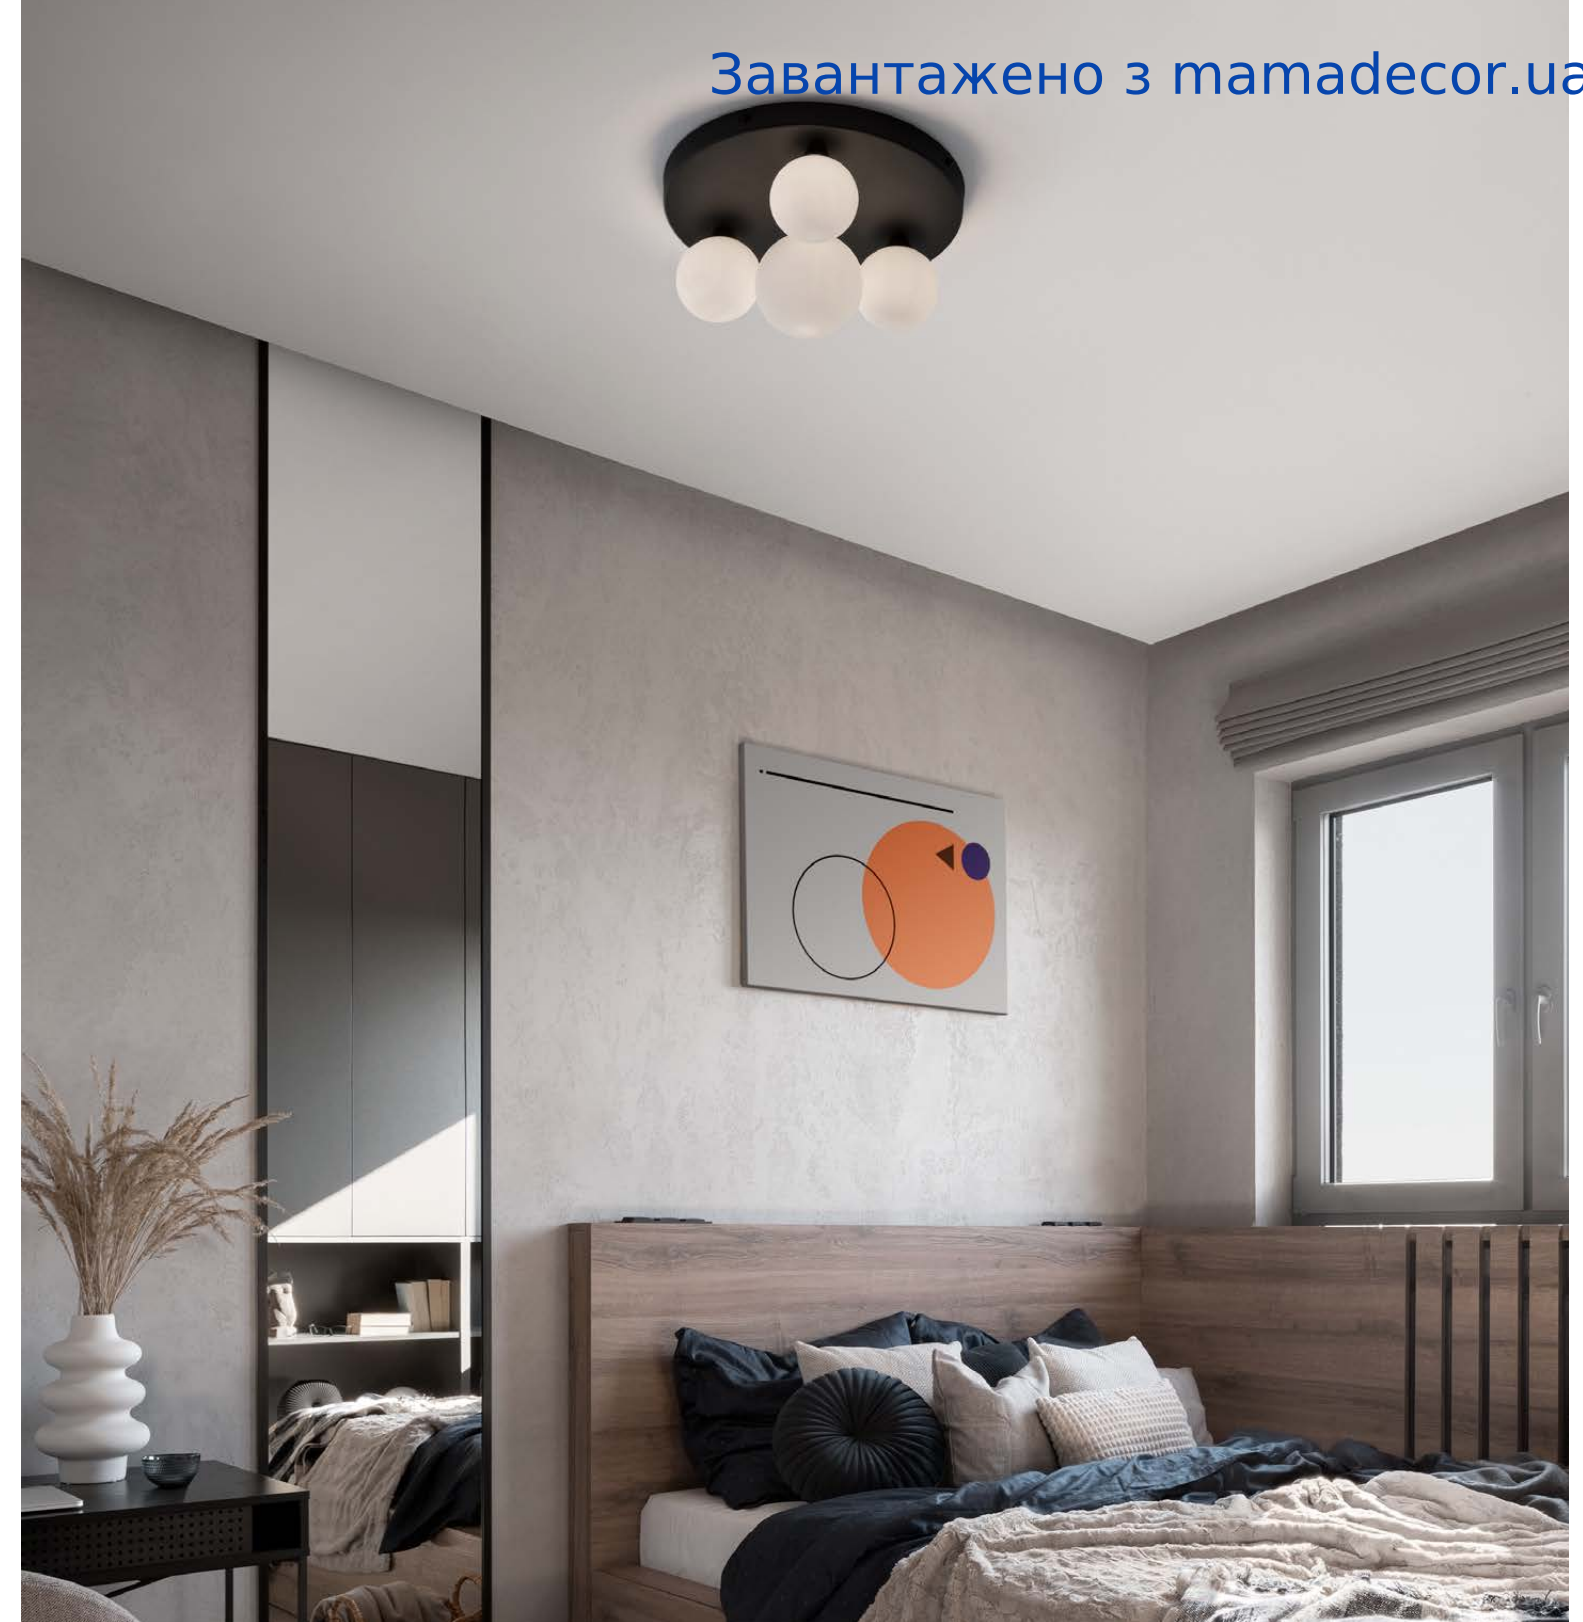

DYLAN - 9540205
 Gray Cement
 LED E14 1x5 Watt 230 Volt
 IP20 Bulb Excluded
 D: 19.5 H: 150 cm

DYLAN - 9540206
 Gray Cement
 LED E14 1x5 Watt 230 Volt
 IP20 Bulb Excluded
 D: 22.3 H: 150 cm

EDEM - 9080128
 Sandy Black Aluminium
 Opal Glass
 LED G9 4x5 Watt 220 Volt
 IP20 Bulb Excluded IP20
 D: 28 H: 17 cm

EDEM - 9080129
 Sandy Black Aluminium
 Opal Glass
 LED G9 6x5 Watt 220 Volt
 IP20 Bulb Excluded IP20
 D: 35 H: 17 cm