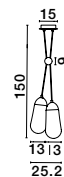

BLAKY - 9092827
Matt Black Metal
& Opal Glass
LED E14 5x5 Watt
Bulb Excluded
L: 103 H: 150 cm

BLAKY - 9092825
Matt Black Metal
& Opal Glass
LED E14 2x5 Watt
Bulb Excluded
L: 25.2 H: 150 cm

BLAKY - 9092824
Matt Black Metal
& Opal Glass
LED E14 1x5 Watt
Bulb Excluded
D: 18 H: 247 cm