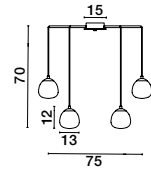

THE EGG - 9009261

Sandy Gold & Matt Black Metal
Glossy Opal Glass
LED G9 12x5 Watt 230 Volt
IP20 Bulb Excluded
D: 75 H: 70 cm

THE EGG - 9009260

Sandy Gold & Matt Black Metal
Glossy Opal Glass
LED G9 8x5 Watt 230 Volt
IP20 Bulb Excluded
D: 75 H: 70 cm

THE EGG - 9009262

Sandy Gold & Matt Black Metal
Glossy Opal Glass
LED G9 1x5 Watt 230 Volt
IP20 Bulb Excluded
D: 13 W: 20 H: 40 cm