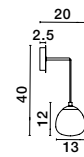

THE EGG - 9009261

Sandy Gold & Matt Black Metal
Glossy Opal Glass
LED G9 12x5 Watt 230 Volt
IP20 Bulb Excluded
D: 75 H: 70 cm

THE EGG - 9009260

Sandy Gold & Matt Black Metal
Glossy Opal Glass
LED G9 8x5 Watt 230 Volt
IP20 Bulb Excluded
D: 75 H: 70 cm

THE EGG - 9009262

Sandy Gold & Matt Black Metal
Glossy Opal Glass
LED G9 1x5 Watt 230 Volt
IP20 Bulb Excluded
D: 13 W: 20 H: 40 cm