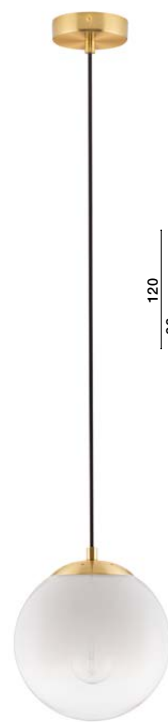

JIAN - 9028839
 Brass Gold Metal
 & Gradient White Glass
 LED E27 1x12 Watt 230 Volt
 IP20 Bulb Excluded
 D: 30 H: 35.5 cm

JIAN - 9028841
 Brass Gold Metal
 & Gradient White Glass
 LED E27 3x12 Watt 230 Volt
 IP20 Bulb Excluded
 D: 30 H: 120 cm

JIAN - 9028842
 Brass Gold Metal
 & Gradient White Glass
 LED E27 1x12 Watt 230 Volt
 IP20 Bulb Excluded
 D: 20 H: 35.5 cm

JIAN - 9028837
 Brass Gold Metal
 & Gradient White Glass
 LED E27 1x12 Watt 230 Volt
 IP20 Bulb Excluded
 D: 20 H: 120 cm

JIAN - 9028836
 Brass Gold Metal
 & Gradient White Glass
 LED E27 1x12 Watt 230 Volt
 IP20 Bulb Excluded
 D: 30 H: 120 cm