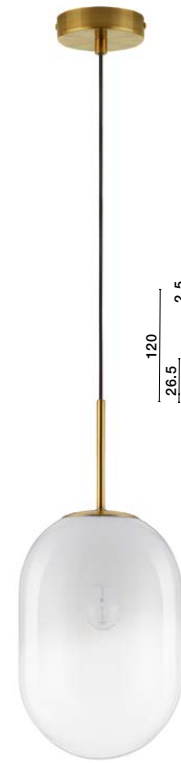

CHRYSI - 9092823

Brass Gold Metal
& Gradient White Glass
LED G9 1x5 Watt 230 Volt
IP20 Bulb Excluded
D: 24 H: 120 cm

CHRYSI - 9092822

Brass Gold Metal
& Gradient White Glass
LED G9 1x5 Watt 230 Volt
IP20 Bulb Excluded
D: 18 H: 120 cm

CHRYSI - 9092821

Brass Gold Metal
& Gradient White Glass
LED G9 1x5 Watt 230 Volt
IP20 Bulb Excluded
D: 12 H: 120 cm

CHRYSI - 9092820

Brass Gold Metal
& Gradient White Glass
LED G9 3x5 Watt 230 Volt
IP20 Bulb Excluded
D: 43 H: 120 cm