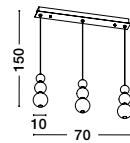

FLEA - 9695243
Dimmable
Gold Metal
Opal Glass
LED 24 Watt 230 Volt
2264.76 Lm 3000K IP20
L: 70 H: 150 cm

LED WARM WHITE DRIVER INCL.

FLEA - 9695242
Dimmable
Gold Metal
Opal Glass
LED 23 Watt 230 Volt
2281.13 Lm 3000K IP20
D: 31 H: 150 cm

LED WARM WHITE DRIVER INCL.

FLEA - 9695301
Dimmable
Gold Metal
Opal Glass
LED Watt 230 Volt
Lm 3000K IP20
D: H: cm

LED WARM WHITE DRIVER INCL.