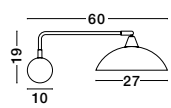

**MIRBA - 9035979**

Sandy Black Metal Outside  
Gold Metal Inside  
LED E27 1x12 Watt 230 Volt  
IP20 Bulb Excluded  
L: 27 W: 60 H: 19 cm

**MIRBA - 9035981**

Sandy Black Metal Outside  
Gold Metal Inside  
LED E27 1x12 Watt 230 Volt  
IP20 Bulb Excluded  
Cable Length: 130 cm  
D: 27 H: 40 cm

Adjustable

**MIRBA - 9035982**

Sandy Black Metal Outside  
Gold Metal Inside  
LED E27 1x12 Watt 230 Volt  
IP20 Bulb Excluded  
Cable Length: 183 cm  
D: 27 H: 160 cm