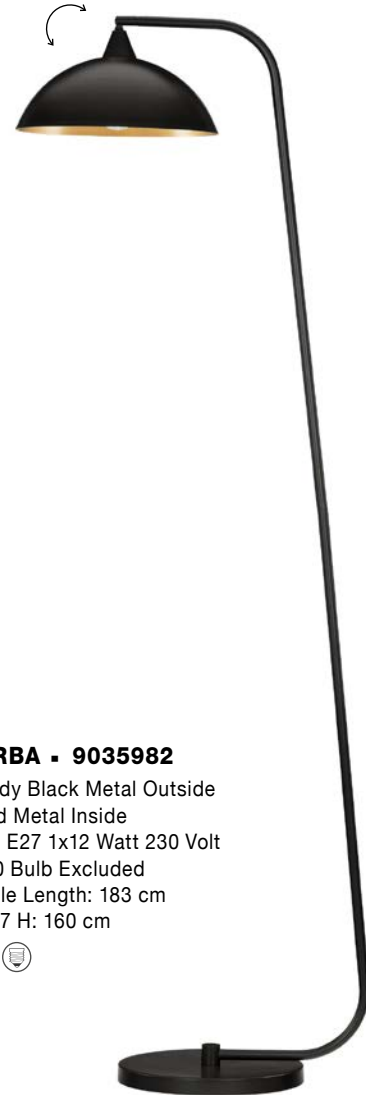

**MIRBA - 9035979**

Sandy Black Metal Outside  
Gold Metal Inside  
LED E27 1x12 Watt 230 Volt  
IP20 Bulb Excluded  
L: 27 W: 60 H: 19 cm

**MIRBA - 9035981**

Sandy Black Metal Outside  
Gold Metal Inside  
LED E27 1x12 Watt 230 Volt  
IP20 Bulb Excluded  
Cable Length: 130 cm  
D: 27 H: 40 cm

Adjustable

**MIRBA - 9035982**

Sandy Black Metal Outside  
Gold Metal Inside  
LED E27 1x12 Watt 230 Volt  
IP20 Bulb Excluded  
Cable Length: 183 cm  
D: 27 H: 160 cm