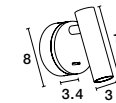

CLIP - 9030201

Sandy White Aluminium
LED Philips 3 Watt
Switch On/Off
190Lm 3000K IP20
D: 8 W: 3.4 H: 11 cm