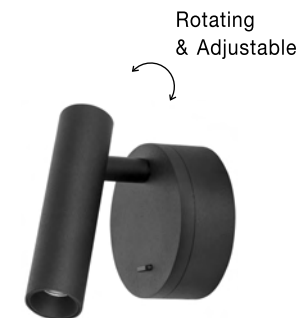

CLIP - 9030201

Sandy White Aluminium
LED Philips 3 Watt
Switch On/Off
190Lm 3000K IP20
D: 8 W: 3.4 H: 11 cm

ANTI
GLARE
NETWORK

CLIP - 9030202

Sandy Black Aluminium
LED Philips 3 Watt
Switch On/Off
190Lm 3000K IP20
D: 8 W: 3.4 H: 11 cm

Rotating & Adjustable

LAREDO - 8140521

White Aluminium
Adjustable
Switch On/Off
LED Samsung 3 Watt
190Lm 3000K IP20
L: 11 W: 9 H: 11 cm

Rotating & Adjustable

LAREDO - 8140522

Chrome Aluminium
Adjustable
Switch On/Off
LED Samsung 3 Watt
190Lm 3000K IP20
L: 11 W: 9 H: 11 cm

Rotating & Adjustable

LAREDO - 8140523

Black Aluminium
Adjustable
Switch On/Off
LED Samsung 3 Watt
190Lm 3000K IP20
L: 11 W: 9 H: 11 cm

Rotating & Adjustable

CLIP - 9030203

Satin Brass Aluminium
LED Philips 3 Watt
Switch On/Off
190Lm 3000K IP20
D: 8 W: 3.4 H: 11 cm