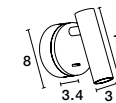

Rotating & Adjustable

LAREDO - 8140521

White Aluminium
Adjustable
Switch On/Off
LED Samsung 3 Watt
190Lm 3000K IP20
L: 11 W: 9 H: 11 cm

Rotating & Adjustable

LAREDO - 8140522

Chrome Aluminium
Adjustable
Switch On/Off
LED Samsung 3 Watt
190Lm 3000K IP20
L: 11 W: 9 H: 11 cm