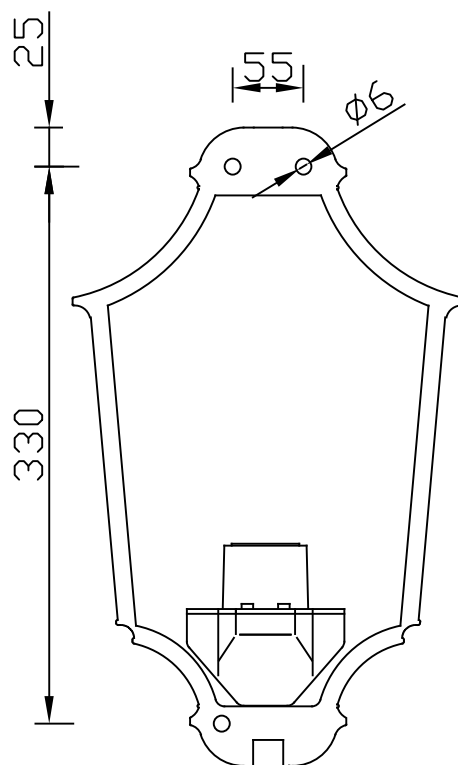

# GLASGOW

~220-240V  
50-60Hz

IP54

GLASGOW

	IP	✓
	IP	✗

OFF

max.110mm E27

A Ø55-Ø60

HALOGEN Max.46W

LED Max.9W