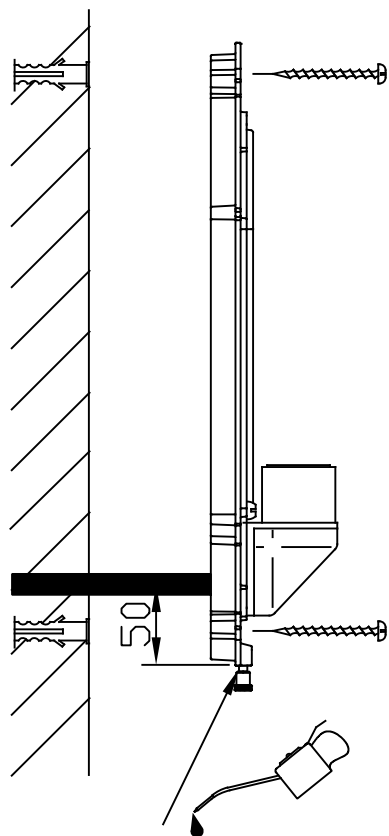

# GLASGOW

~220-240V  
50-60Hz

IP54

GLASGOW

	IP	✓
	IP	✗

OFF

max.110mm E27

A Ø55-Ø60

HALOGEN Max.46W

LED Max.9W