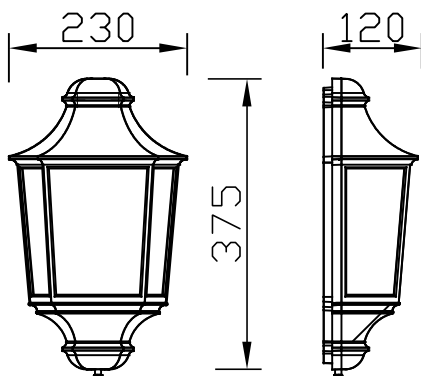

# GLASGOW

~220-240V  
50-60Hz

IP54

GLASGOW

	IP	✓
	IP	✗

OFF

max.110mm E27

A Ø55-Ø60