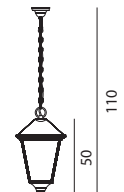

LONDON

CHELSEA

LONDON Powder coated aluminium ceiling light. Supplied with clear polycarbonate lens.

Art	Watt	Class	Type of light source:	EEL	Lens	Dimmable
481A	-	II	E27	A+..D	Clear polycarbonate	-
493A (Big)	-	II	E27	A+..D	Clear polycarbonate	-

Art. 481A

Art. 493A

CHELSEA Handmade of copper and supplied with clear polycarbonate lens.

Art	Watt	Class	Type of light source:	EEL	Lens	Dimmable
961	-	II	E27	A+..D	Clear polycarbonate	-

Art. 961

Copper:
Copper fittings are supplied in a raw finish to allow natural patina over time.