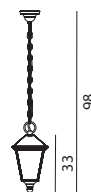

LONDON

CHELSEA

LONDON Powder coated aluminium ceiling light. Supplied with clear polycarbonate lens.

Art	Watt	Class	Type of light source:	EEL	Lens	Dimmable
481A	-	II	E27	A+..D	Clear polycarbonate	-
493A (Big)	-	II	E27	A+..D	Clear polycarbonate	-

Art. 481A

Art. 493A

CHELSEA Handmade of copper and supplied with clear polycarbonate lens.

Art	Watt	Class	Type of light source:	EEL	Lens	Dimmable
961	-	II	E27	A+..D	Clear polycarbonate	-

Art. 961

Copper:
Copper fittings are supplied in a raw finish to allow natural patina over time.