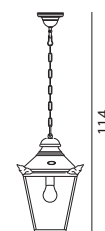

LONDON

CHELSEA

LONDON Powder coated aluminium ceiling light. Supplied with clear polycarbonate lens.

Art	Watt	Class	Type of light source:	EEL	Lens	Dimmable
481A	-	II	E27	A+..D	Clear polycarbonate	-
493A (Big)	-	II	E27	A+..D	Clear polycarbonate	-

Art. 481A

Art. 493A

CHELSEA Handmade of copper and supplied with clear polycarbonate lens.

Art	Watt	Class	Type of light source:	EEL	Lens	Dimmable
961	-	II	E27	A+..D	Clear polycarbonate	-

Art. 961

Copper:
Copper fittings are supplied in a raw finish to allow natural patina over time.