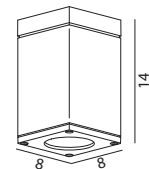

Art. 796: 3,9W LED GU10 bulb included, 265 lm, 2700K, 40000h, 2SD, EEL: A+

Art. 795 i 796

**LATINA** Aluminium powder coated ceiling and wall light. Supplied with frosted polycarbonate lens.

Art	Watt	Class	Type of light source:	EEL	Lens	Version	Dimmable
105	-	II	E27	A+..D	Frosted	Ceiling/ Wall	-