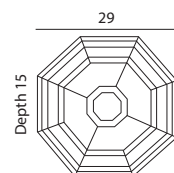

## LATINA

**SANDVIK** Aluminium powder coated ceiling light. Supplied with tempered glass.

Art	Watt	Type of light source:	Luminous flux	Colour temperature	Lifetime (L70/B50)	EEL	Version	Dimmable
795	max 4W	LED GU10	-	-	-	-	Down light	-
796	3,9W	LED GU10	477 lm	2700K	40 000h	A+	Down light	Dim. Triac

Art. 796: 3,9W LED GU10 bulb included, 265 lm, 2700K, 40000h, 2SD, EEL: A+

Art. 795 i 796

**LATINA** Aluminium powder coated ceiling and wall light. Supplied with frosted polycarbonate lens.

Art	Watt	Class	Type of light source:	EEL	Lens	Version	Dimmable
105	-	II	E27	A+..D	Frosted	Ceiling/ Wall	-