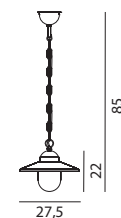

BERGEN

KARLSTAD

OSLO

BERGEN Galvanized steel or galvanized and powder coated fixture. Clear polycarbonate lens.

Art	Watt	Class	Type of light source:	EEL	Lens	Dimmable
271	-	II	E27	A+..D	Clear polycarbonate	-

KARLSTAD Galvanized steel or powder coated steel fixture. Clear polycarbonate lens.

Art	Watt	Class	Type of light source:	EEL	Lens	Dimmable
230A	-	II	E27	A+..D	Clear polycarbonate	-

OSLO Galvanized steel or galvanized and powder coated fixture. Clear polycarbonate lens.

Art	Watt	Class	Type of light source:	EEL	Lens	Dimmable
240A	-	II	E27	A+..D	Clear polycarbonate	-

Art. 271

Art. 230A

Art. 240A

* Opal polycarbonate can be ordered as accessories