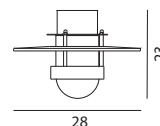

BERGEN

KARLSTAD

OSLO

BERGEN Galvanized steel or galvanized and powder coated fixture. Clear polycarbonate lens.

Art	Watt	Class	Type of light source:	EEL	Lens	Dimmable
271	-	II	E27	A+..D	Clear polycarbonate	-

KARLSTAD Galvanized steel or powder coated steel fixture. Clear polycarbonate lens.

Art	Watt	Class	Type of light source:	EEL	Lens	Dimmable
230A	-	II	E27	A+..D	Clear polycarbonate	-

OSLO Galvanized steel or galvanized and powder coated fixture. Clear polycarbonate lens.

Art	Watt	Class	Type of light source:	EEL	Lens	Dimmable
240A	-	II	E27	A+..D	Clear polycarbonate	-

Art. 271

* Opal polycarbonate can be ordered as accessories