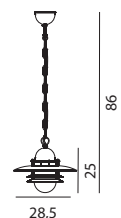

KARLSTAD Galvanized steel or powder coated steel fixture. Clear polycarbonate lens.

Art	Watt	Class	Type of light source:	EEL	Lens	Dimmable
230A	-	II	E27	A+..D	Clear polycarbonate	-

OSLO Galvanized steel or galvanized and powder coated fixture. Clear polycarbonate lens.

Art	Watt	Class	Type of light source:	EEL	Lens	Dimmable
240A	-	II	E27	A+..D	Clear polycarbonate	-

Art. 271

Art. 230A

Art. 240A

* Opal polycarbonate can be ordered as accessories