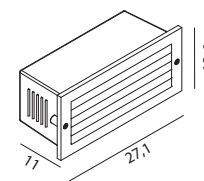

Art. 1545
Art. 1547