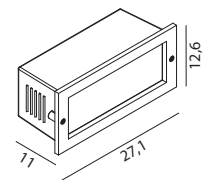

Art. 1544
Art. 1546