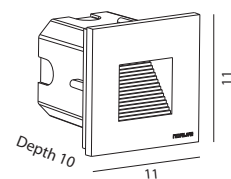

NAMSOS

NAMSOS MINI

NAMSOS Aluminium powder coated wall light. Supplied with tempered clear glass.

Art	Watt	Type of light source:	Luminous flux	Colour temperature	Lifetime (L70/B50)	EEL	Dimmable
1341	4W	LED	123 lm	3000K	50 000h	A+	Dim. Triac

Accessories for Namsos Art. 1341

157 Spacer

*Namsos with 4000K available by request, contact your supplier.

NAMSOS MINI Recessed aluminium powder coated wall light. Supplied with tempered clear glass.

Art	Watt	Type of light source:	Luminous flux	Colour temperature	Lifetime (L70/B50)	EEL	Dimmable
1340	4W	LED	59 lm	3000K	50 000h	A+	Dim. Triac

Accessories for Namsos Mini Art. 1340

Incl. recessing box.

*Namsos Mini with 4000K available by request, contact your supplier.

Art. 1340