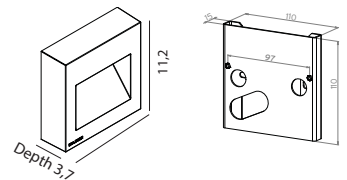

Art. 1341

Art. 157

NAMSOS MINI Recessed aluminium powder coated wall light. Supplied with tempered clear glass.

Art	Watt	Type of light source:	Luminous flux	Colour temperature	Lifetime (L70/B50)	EEL	Dimmable
1340	4W	LED	59 lm	3000K	50 000h	A+	Dim. Triac

Accessories for Namsos Mini Art. 1340

Incl. recessing box.

*Namsos Mini with 4000K available by request, contact your supplier.