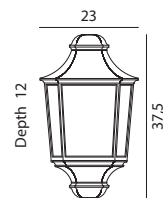

GLASGOW

LONDON

GLASGOW Aluminium powder coated wall light. Supplied with clear polycarbonate lens.

Art	Watt	Class	Type of light source:	EEL	Lens	Dimmable
730	-	II	E27	A+..D	Clear polycarbonate	-

Art. 730

LONDON Aluminium powder coated wall light. Supplied with clear polycarbonate lens.