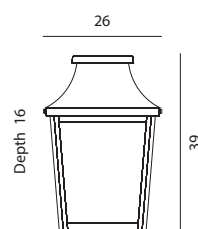

GLASGOW

LONDON

GLASGOW Aluminium powder coated wall light. Supplied with clear polycarbonate lens.

Art	Watt	Class	Type of light source:	EEL	Lens	Dimmable
730	-	II	E27	A+..D	Clear polycarbonate	-

LONDON Aluminium powder coated wall light. Supplied with clear polycarbonate lens.

Art	Watt	Class	Type of light source:	EEL	Lens	Dimmable
497	-	II	E27	A+..D	Clear polycarbonate	-

Art. 497