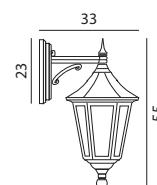

MODENA

MODENA Aluminium powder coated wall lights. Supplied with clear polycarbonate lens.

Art	Watt	Class	Type of light source:	EEL	Version	Dimmable
350	-	II	E27	A+..D	Up	-
351	-	II	E27	A+..D	Down	-
380 (Big)	-	II	E27	A+..D	Up	-
381 (Big)	-	II	E27	A+..D	Down	-
351A	Possible to order a chain/ceiling version					
381A (Big)	Possible to order a chain/ceiling version					
Accessories for Modena do Art. 350, 351, 380 and 381						
152	Corner bracket	p. 114				

* **Modena in LED version** - available by request, contact your supplier.

Art. 351