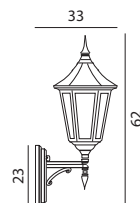

MODENA

MODENA Aluminium powder coated wall lights. Supplied with clear polycarbonate lens.

Art	Watt	Class	Type of light source:	EEL	Version	Dimmable
350	-	II	E27	A+..D	Up	-
351	-	II	E27	A+..D	Down	-
380 (Big)	-	II	E27	A+..D	Up	-
381 (Big)	-	II	E27	A+..D	Down	-
351A	Possible to order a chain/ceiling version					
381A (Big)	Possible to order a chain/ceiling version					
Accessories for Modena do Art. 350, 351, 380 and 381						
152	Corner bracket	p. 114				

* **Modena in LED version** - available by request, contact your supplier.

Art. 350