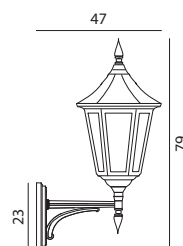

MODENA

MODENA Aluminium powder coated wall lights. Supplied with clear polycarbonate lens.

Art	Watt	Class	Type of light source:	EEL	Version	Dimmable
350	-	II	E27	A+..D	Up	-
351	-	II	E27	A+..D	Down	-
380 (Big)	-	II	E27	A+..D	Up	-
381 (Big)	-	II	E27	A+..D	Down	-
351A	Possible to order a chain/ceiling version					
381A (Big)	Possible to order a chain/ceiling version					
Accessories for Modena do Art. 350, 351, 380 and 381						
152	Corner bracket	p. 114				

* **Modena in LED version** - available by request, contact your supplier.

Art. 380