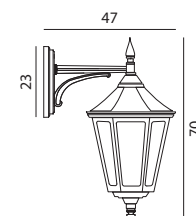

MODENA

MODENA Aluminium powder coated wall lights. Supplied with clear polycarbonate lens.

Art	Watt	Class	Type of light source:	EEL	Version	Dimmable
350	-	II	E27	A+..D	Up	-
351	-	II	E27	A+..D	Down	-
380 (Big)	-	II	E27	A+..D	Up	-
381 (Big)	-	II	E27	A+..D	Down	-
351A	Possible to order a chain/ceiling version					
381A (Big)	Possible to order a chain/ceiling version					
Accessories for Modena do Art. 350, 351, 380 and 381						
152	Corner bracket	p. 114				

* **Modena in LED version** - available by request, contact your supplier.

Art. 381