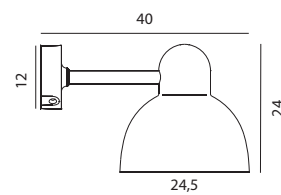

Art. 724
Art. 725
Art. 1912
Art. 5004*

Accessories for Koster Art. 724, 725, 1912 and 5004

158	Corner bracket	p. 114

*Koster with 4000K available by request, contact your supplier.