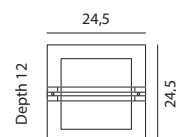

BASEL

BERN

BASEL Wallplate in aluminium. Front in galvanized steel, stainless steel or galvanized and powder coated. Heavy clear or frosted glass.

Art	Watt	Type of light source:	Luminous flux	Colour temperature	Lifetime (L70/B50)	EEL	Glass	Dimmable	Sensor HF
660	-	E27	-	-	-	A+..D	Clear glass	-	-
661	-	E27	-	-	-	A+..D	Frosted glass	-	-
661MD	Max LED 9W	E27	-	-	-	A+..D	Frosted glass	-	Sensor HF
681	4,5W	LED	231 lm	3000K	50 000h	A+	Frosted glass	Dim. Triac	-

Art. 660
Art. 661
Art. 661MD
Art. 681

BERN Wallplate in aluminium. Front in galvanized steel, stainless steel or galvanized steel and powder coated. Heavy clear or frosted glass.

Art	Watt	Type of light source:	Luminous flux	Colour temperature	Lifetime (L70/B50)	EEL	Glass	Dimmable
650	-	E27	-	-	-	A+..D	Clear glass	-
651	-	E27	-	-	-	A+..D	Frosted glass	-
657	4,5W	LED	231 lm	3000K	50 000h	A+	Frosted glass	Dim. Triac