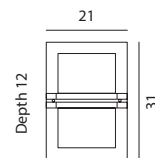

BASEL

BERN

BASEL Wallplate in aluminium. Front in galvanized steel, stainless steel or galvanized and powder coated. Heavy clear or frosted glass.

Art	Watt	Type of light source:	Luminous flux	Colour temperature	Lifetime (L70/B50)	EEL	Glass	Dimmable	Sensor HF
660	-	E27	-	-	-	A+..D	Clear glass	-	-
661	-	E27	-	-	-	A+..D	Frosted glass	-	-
661MD	Max LED 9W	E27	-	-	-	A+..D	Frosted glass	-	Sensor HF
681	4,5W	LED	231 lm	3000K	50 000h	A+	Frosted glass	Dim. Triac	-

Art. 660
Art. 661
Art. 661MD
Art. 681

BERN Wallplate in aluminium. Front in galvanized steel, stainless steel or galvanized steel and powder coated. Heavy clear or frosted glass.

Art	Watt	Type of light source:	Luminous flux	Colour temperature	Lifetime (L70/B50)	EEL	Glass	Dimmable
650	-	E27	-	-	-	A+..D	Clear glass	-
651	-	E27	-	-	-	A+..D	Frosted glass	-
657	4,5W	LED	231 lm	3000K	50 000h	A+	Frosted glass	Dim. Triac