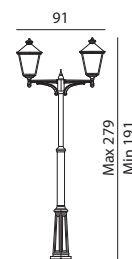

LONDON Aluminium powder coated fixtures with clear polycarbonate lens.

Art	Watt	Class	Type of light source:	EEL	Lens	Dimmable
491 (Big)	-	II	E27	A+..D	Clear polycarbonate	-
492 (Big)	-	II	2xE27	A+..D	Clear polycarbonate	-
483	-	II	3xE27	A+..D	Clear polycarbonate	-
482	-	II	2xE27	A+..D	Clear polycarbonate	-
495 (Big)	-	II	3xE27	A+..D	Clear polycarbonate	-

Accessories for London Art. 482, 483, 491, 492 and 495

305	Concreting anchor	p. 115
306	Anchoring support	p. 115
3010	Pole (without head)	p. 113
30101	Pole (without head)	p. 113

Art. 492