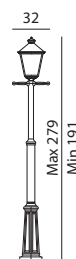

LONDON Aluminium powder coated fixtures with clear polycarbonate lens.

| Art | Watt | Class | Type of light source: | EEL | Lens | Dimmable |
|-----------|------|-------|-----------------------|-------|---------------------|----------|
| 491 (Big) | - | II | E27 | A+..D | Clear polycarbonate | - |
| 492 (Big) | - | II | 2xE27 | A+..D | Clear polycarbonate | - |
| 483 | - | II | 3xE27 | A+..D | Clear polycarbonate | - |
| 482 | - | II | 2xE27 | A+..D | Clear polycarbonate | - |
| 495 (Big) | - | II | 3xE27 | A+..D | Clear polycarbonate | - |

Accessories for London Art. 482, 483, 491, 492 and 495

| | | |
|-------|---------------------|--------|
| 305 | Concreting anchor | p. 115 |
| 306 | Anchoring support | p. 115 |
| 3010 | Pole (without head) | p. 113 |
| 30101 | Pole (without head) | p. 113 |