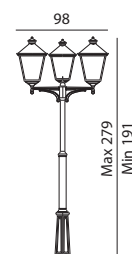

LONDON Aluminium powder coated fixtures with clear polycarbonate lens.

| Art | Watt | Class | Type of light source: | EEL | Lens | Dimmable |
|-----------|------|-------|-----------------------|-------|---------------------|----------|
| 491 (Big) | - | II | E27 | A+..D | Clear polycarbonate | - |
| 492 (Big) | - | II | 2xE27 | A+..D | Clear polycarbonate | - |
| 483 | - | II | 3xE27 | A+..D | Clear polycarbonate | - |
| 482 | - | II | 2xE27 | A+..D | Clear polycarbonate | - |
| 495 (Big) | - | II | 3xE27 | A+..D | Clear polycarbonate | - |

Accessories for London Art. 482, 483, 491, 492 and 495

| | | |
|-------|---------------------|--------|
| 305 | Concreting anchor | p. 115 |
| 306 | Anchoring support | p. 115 |
| 3010 | Pole (without head) | p. 113 |
| 30101 | Pole (without head) | p. 113 |

Art. 491

Art. 492

Art. 483

Art. 482

Art. 482