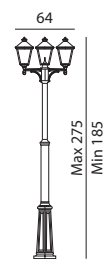

LONDON Aluminium powder coated fixtures with clear polycarbonate lens.

Art	Watt	Class	Type of light source:	EEL	Lens	Dimmable
491 (Big)	-	II	E27	A+..D	Clear polycarbonate	-
492 (Big)	-	II	2xE27	A+..D	Clear polycarbonate	-
483	-	II	3xE27	A+..D	Clear polycarbonate	-
482	-	II	2xE27	A+..D	Clear polycarbonate	-
495 (Big)	-	II	3xE27	A+..D	Clear polycarbonate	-

Accessories for London Art. 482, 483, 491, 492 and 495

305	Concreting anchor	p. 115
306	Anchoring support	p. 115
3010	Pole (without head)	p. 113
30101	Pole (without head)	p. 113

Art. 483