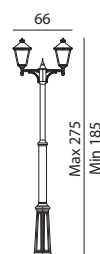

LONDON Aluminium powder coated fixtures with clear polycarbonate lens.

| Art | Watt | Class | Type of light source: | EEL | Lens | Dimmable |
|-----------|------|-------|-----------------------|-------|---------------------|----------|
| 491 (Big) | - | II | E27 | A+..D | Clear polycarbonate | - |
| 492 (Big) | - | II | 2xE27 | A+..D | Clear polycarbonate | - |
| 483 | - | II | 3xE27 | A+..D | Clear polycarbonate | - |
| 482 | - | II | 2xE27 | A+..D | Clear polycarbonate | - |
| 495 (Big) | - | II | 3xE27 | A+..D | Clear polycarbonate | - |

Accessories for London Art. 482, 483, 491, 492 and 495

| | | |
|-------|---------------------|--------|
| 305 | Concreting anchor | p. 115 |
| 306 | Anchoring support | p. 115 |
| 3010 | Pole (without head) | p. 113 |
| 30101 | Pole (without head) | p. 113 |

Art. 491

Art. 492

Art. 483

Art. 482

Art. 482