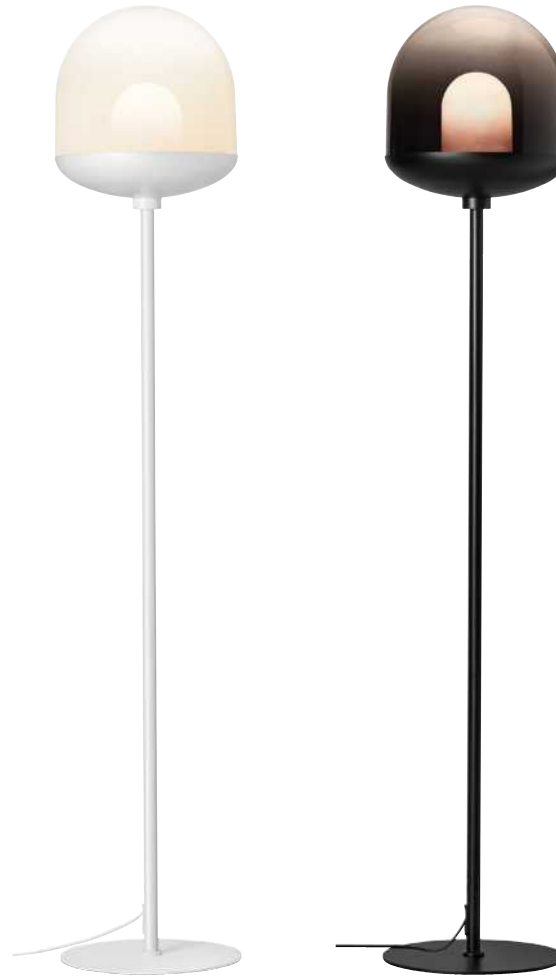

White 2112013001

Black 2112013003

Magia 18 Pendant

Masterbox	Qty 3
Size	H: 24,1 cm, W: 18 cm, L: 18 cm, Shade Ø: 18 cm
Material	Glass/Metal
IP Class	IP 20, Class 2
Cable	Cable: White/Black 200 cm non replaceable
Canopy	Color: White/Black, Material: Metal Ø: 12 cm, H: 7,8 cm
Light source	E27, Max. 15W, Excl. light source,

USP's

Modern and elegant design
Mouthblown glass
With opal white light diffuser for a soft light
Create your own design expression with a decorative bulb

White 2112035001

Black 2112035003

Magia Table

Masterbox	Qty 3
Size	H: 42,5 cm, W: 18 cm, L: 18 cm, Pipe Ø: 1,6 cm, Base Ø: 15 cm
Material	Glass/Metal
IP Class	IP 20, Class 2
Cable	Cable: Black 150 cm non replaceable
Light source	E27, Max. 15W, Excl. light source,

USP's

Modern and elegant design
Mouthblown glass
With opal white light diffuser for a soft light
Create your own design expression with a decorative bulb

Magia Floor

Masterbox	Qty 2
Size	H: 130,5 cm, W: 25 cm, L: 25 cm, Shade Ø: 25 cm, Pipe Ø: 1,9 cm, Base Ø: 25 cm
Material	Glass/Metal
IP Class	IP 20, Class 2
Cable	Cable: White 150 cm non replaceable Switch on cable
Light source	E27, Max. 15W, Excl. light source,

USP's

Modern and elegant design
Mouthblown glass
With opal white light diffuser for a soft light
Create your own design expression with a decorative bulb

White 2112044001

Black 2112044003