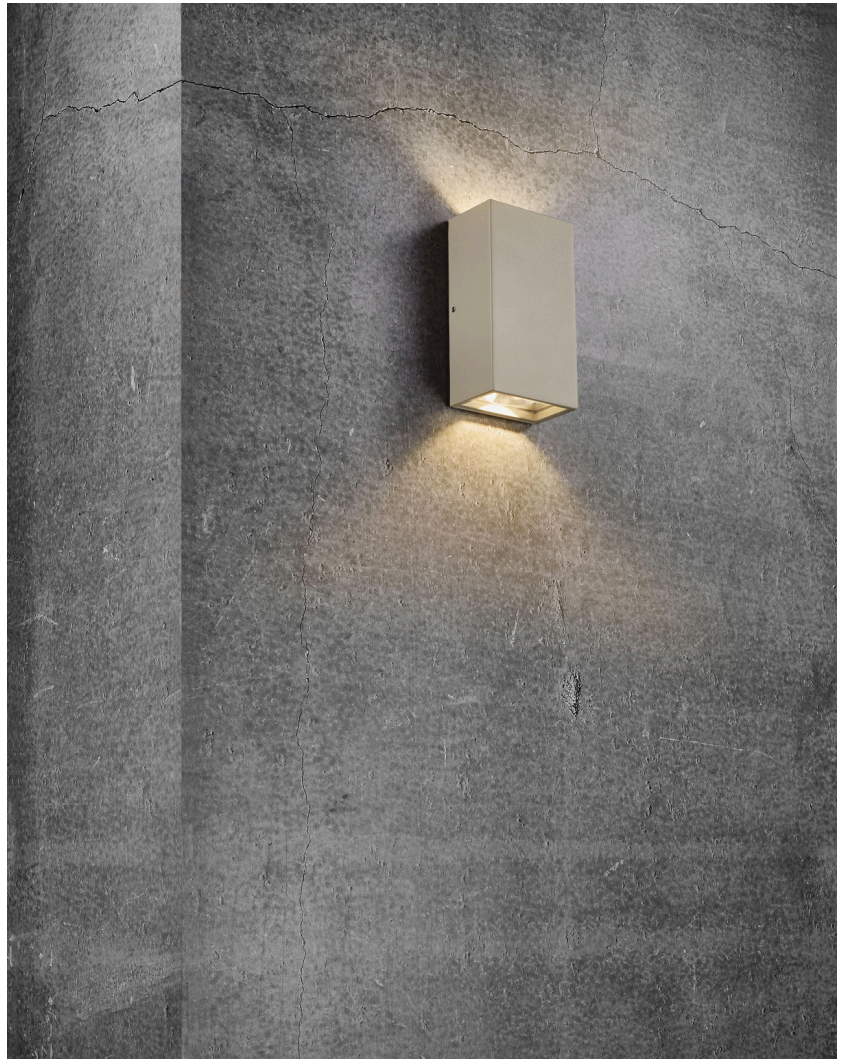

ROLD FLAT | WALL LIGHT | SANDED

84151008

nordlux®

Voltage (V): 220-240 Volt
 IP degree: IP54
 Class (Class 1, Class 2, Class 3):
 Class 1 (Earth contact)
 Bulb base: LED Module
 Parallel connection: True

Primary material: Metal
 Secondary material: Glass
 Color of the Glass: Clear
 Suitable for Seaside: No
 Color: Sanded

Height (cm): 16
 Width (cm): 9
 Length (cm): 9
 Projection (cm): 5.5

EAN: 5704924012419
 TUN: 2277000
 Item Number: 84151008

Pcs Per Master Carton: 3
 Sales Box Height (cm): 17
 Sales Box Width(cm): 9.5
 Sales Box Depth (cm): 6.5
 Sales Box Volume m³ : 0.001
 Product net weight (kg): 0.6

Brightness of light (Lumen): 350
 Color Temperature (K): 3000
 Ra-value : 80
 Lifetime (h): 30000
 Beam Angle (°) : 125
 Energy Class: E
 Actual Watt (W): 10.5

- Both up- and downlight
- Built-in parallel connection
- 5 year LED guarantee

Nordlux
84151008

A	
B	
C	
D	
E	E
F	
G	

5
kWh/1000h

2019/2015

Rold is a minimalist and stylish wall light that lights both up and down - perfect for illuminating your entrance or house facade. The cubist shape provides a streamlined look that is beautifully balanced by the soft, sandy colour.