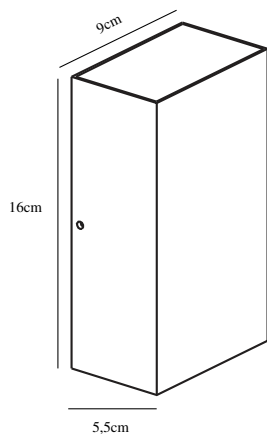

ROLD FLAT | WALL LIGHT | SANDED

84151008

nordlux®

Voltage (V): 220-240 Volt
 IP degree: IP54
 Class (Class 1, Class 2, Class 3):
 Class 1 (Earth contact)
 Bulb base: LED Module
 Parallel connection: True

Primary material: Metal
 Secondary material: Glass
 Color of the Glass: Clear
 Suitable for Seaside: No
 Color: Sanded

Height (cm): 16
 Width (cm): 9
 Length (cm): 9
 Projection (cm): 5.5

EAN: 5704924012419
 TUN: 2277000
 Item Number: 84151008

Pcs Per Master Carton: 3
 Sales Box Height (cm): 17
 Sales Box Width(cm): 9.5
 Sales Box Depth (cm): 6.5
 Sales Box Volume m³ : 0.001
 Product net weight (kg): 0.6

Brightness of light (Lumen): 350
 Color Temperature (K): 3000
 Ra-value : 80
 Lifetime (h): 30000
 Beam Angle (°) : 125
 Energy Class: E
 Actual Watt (W): 10.5

- Both up- and downlight
- Built-in parallel connection
- 5 year LED guarantee

Nordlux
84151008

A	
B	
C	
D	
E	E
F	
G	

5
kWh/1000h

2019/2015

Rold is a minimalist and stylish wall light that lights both up and down - perfect for illuminating your entrance or house facade. The cubist shape provides a streamlined look that is beautifully balanced by the soft, sandy colour.